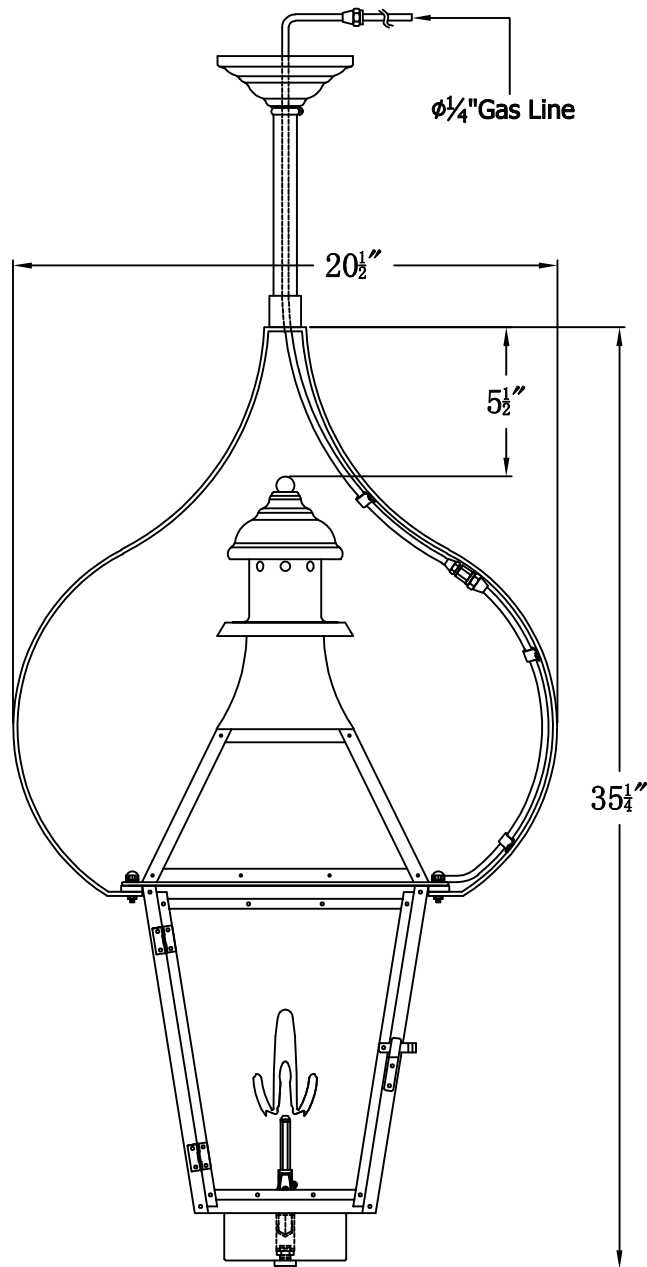

CREOLE 27 Gas With Pendent Yoke (CR-27G PY1)

The CopperSmith		
Product Description	Drawing Description	<u>9152 Hard Drive</u>
Burner:Single	REV:A/0	Foley Alabama 36536
Gas Valve Name:VNG(P)50	Date:12/02/2021	SKU Number:CR-27G
	Drawing by:Jason Huang	Product Name:Creole 27 Gas