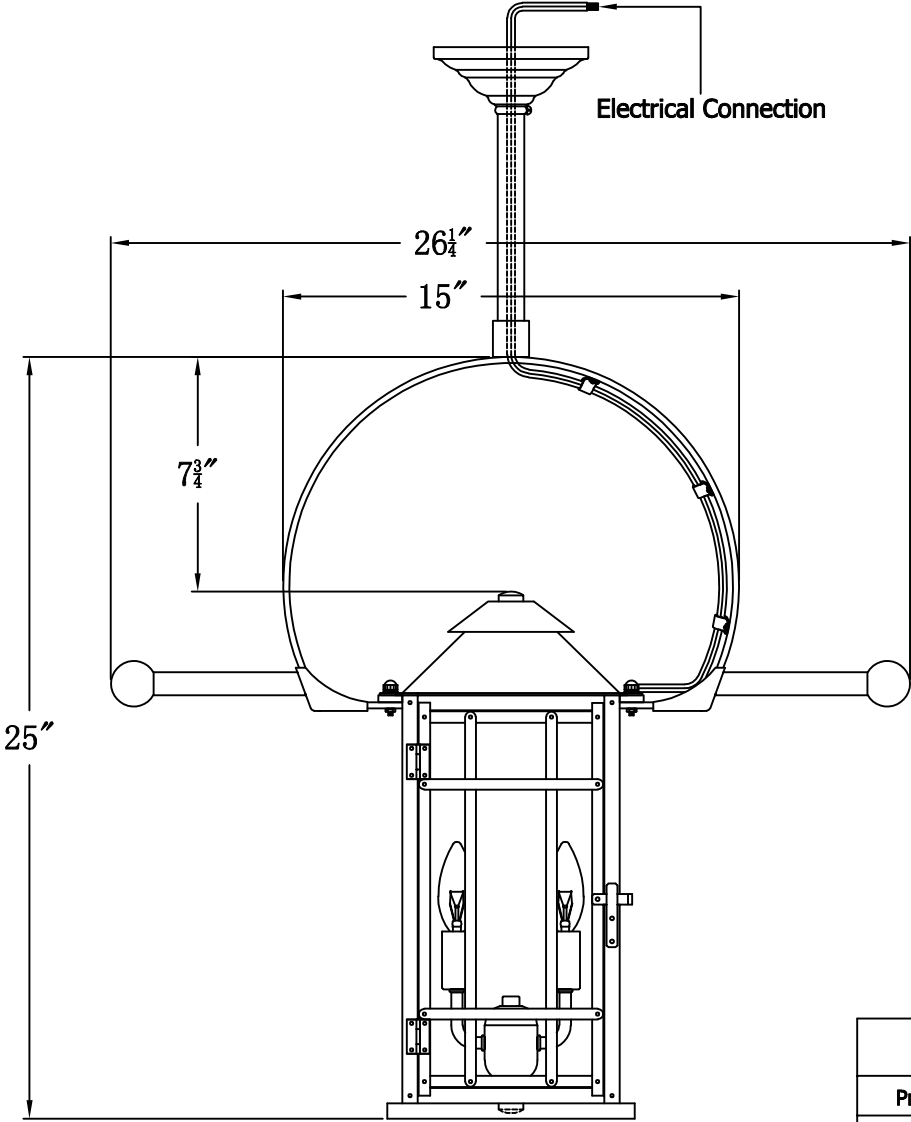

**BADLANDS 18 Electric With Classic Yoke  
And Ladder Rests(BL-18E CY1/LR)**

The CopperSmith		
Product Description	Drawing Description	9152 Hard Drive
Sockets:2-E12 Candelabra	REV:A/0	Foley Alabama 36536
Watts:2-60W	Date:02/19/2022	SKU Number:BL-18E
	Drawing by:Jason Huang	Product Name:Badlands 18 Electric