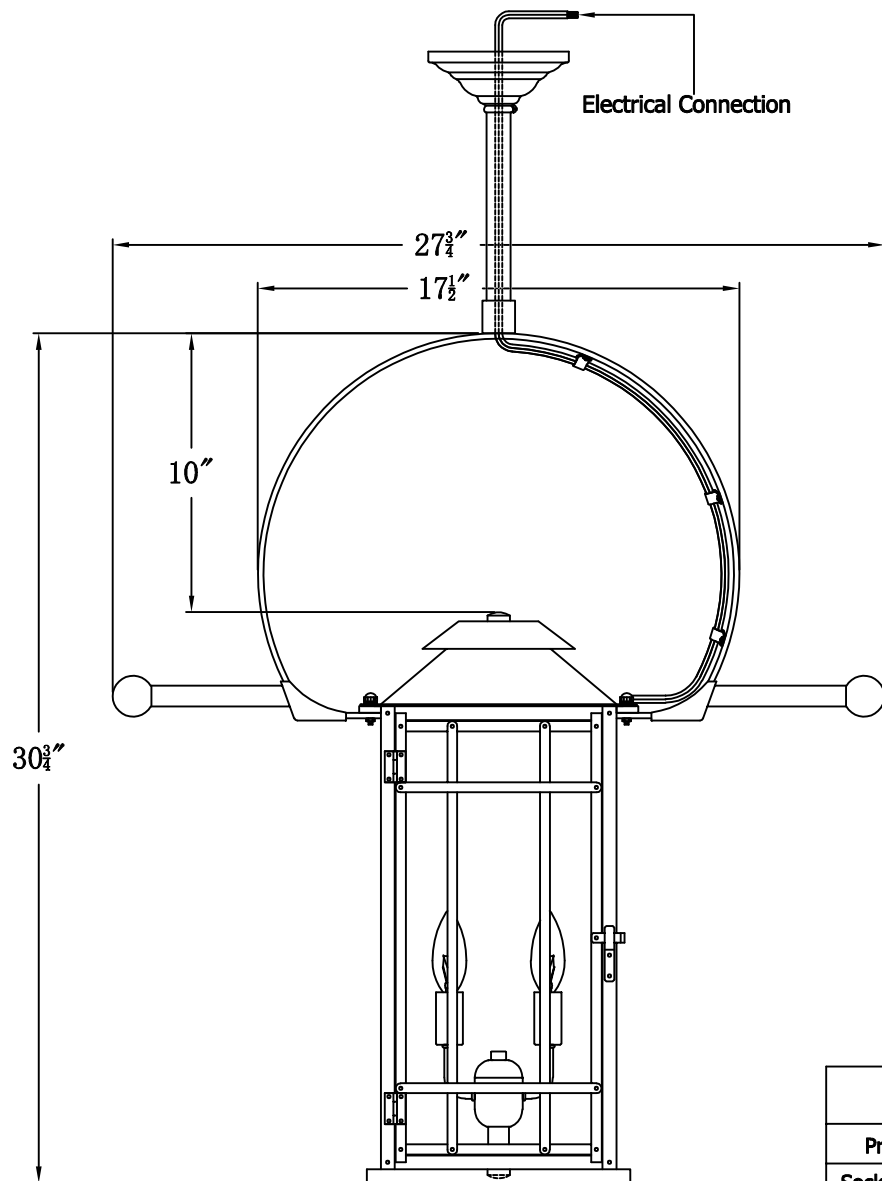

## BADLANDS 22 Electric With Classic Yoke And Ladder Rests(BL-22E CY5/LR)

### The CopperSmith

		<u>9152 Hard Drive</u>
Product Description	Drawing Description	<u>Foley Alabama 36536</u>
Sockets:2-E12 Candelabra	REV:A/0	SKU Number:BL-22E
Watts:2-60W	Date:02/21/2022	Product Name:Badlands 22 Electric
	Drawing by:Jason Huang	