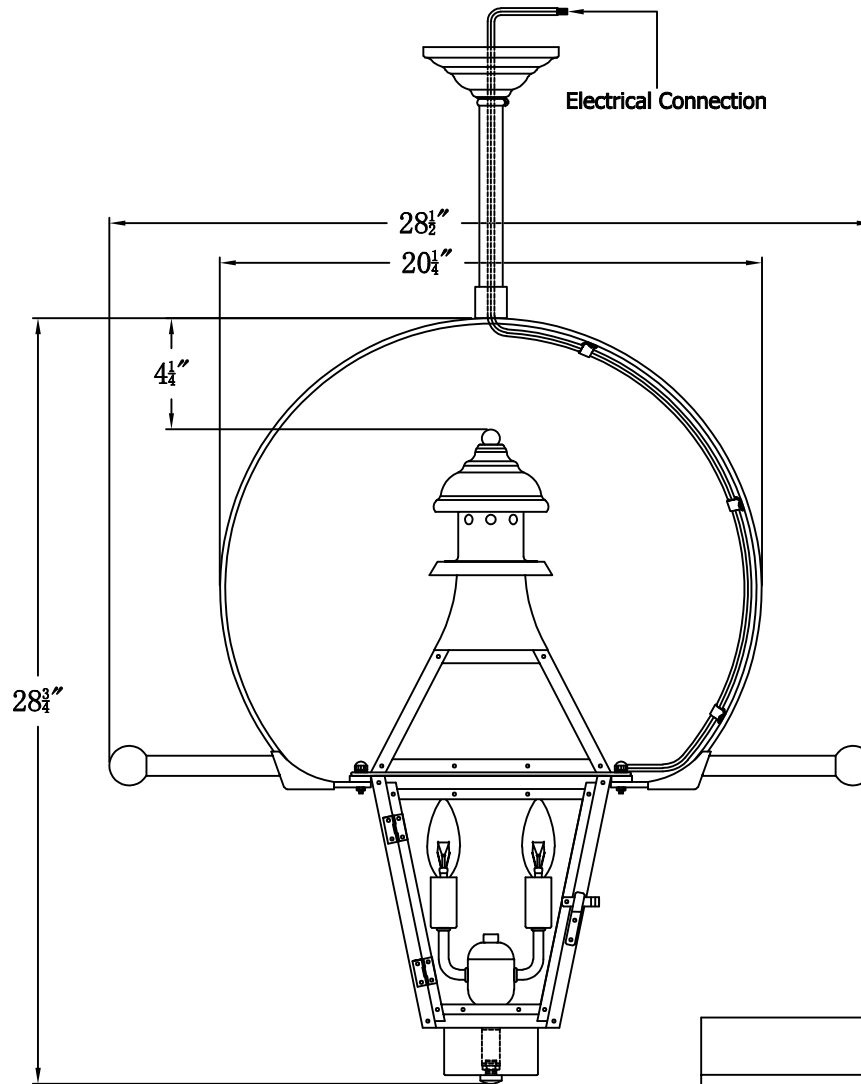

# CREOLE 22 Electric With Classic Yoke And Ladder Rests(CR-22E CY8/LR)

## The CopperSmith

Product Description	Drawing Description	<u>9152 Hard Drive</u> Foley Alabama 36536
Sockets:2-E12 Candelabra	REV:A/0	
Watts:2-60W	Date:11/20/2021	SKU Number:CR-22E
	Drawing by:Jason Huang	Product Name:Creole 22 Electric