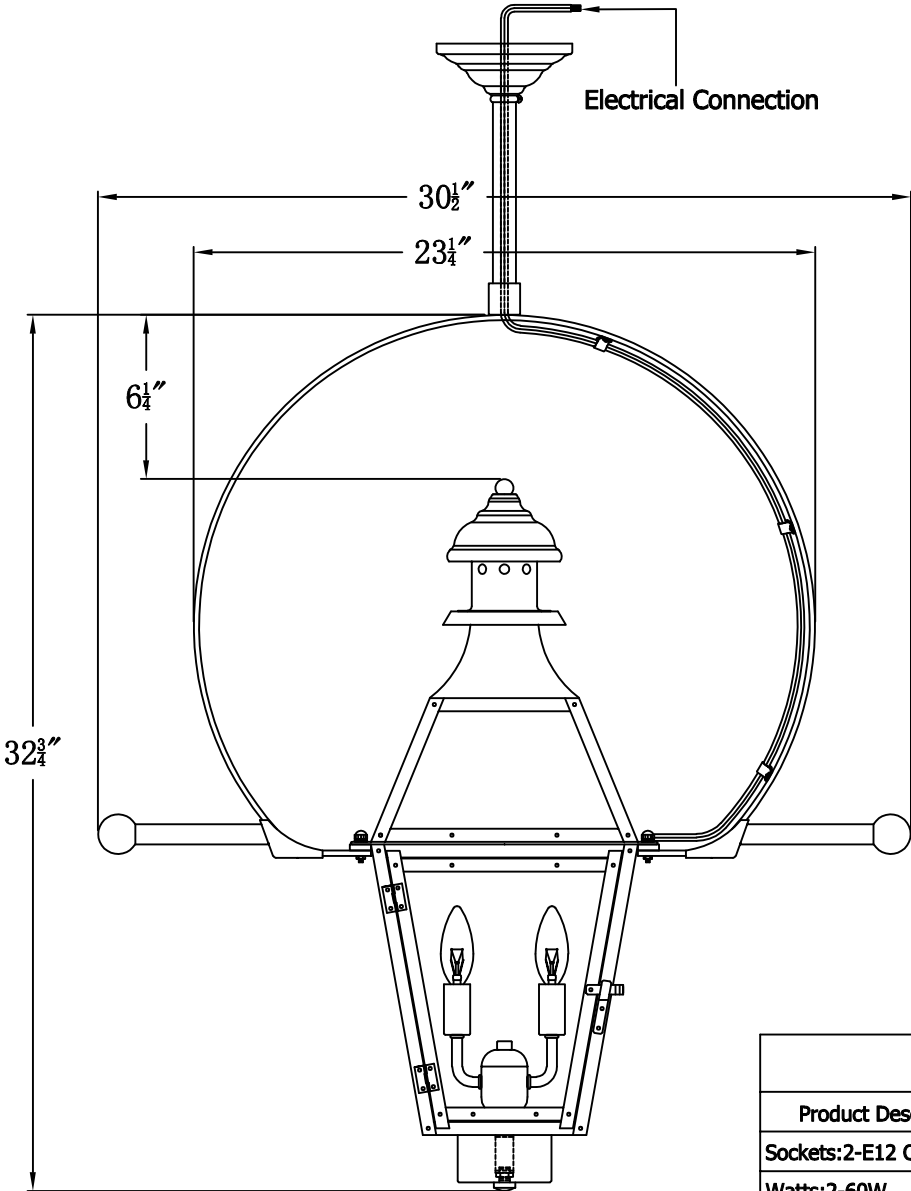

CREOLE 24 Electric With Classic Yoke
And Ladder Rests(CR-24E CY12/LR)

The CopperSmith

Product Description	Drawing Description	9152 Hard Drive Foley Alabama 36536
Sockets:2-E12 Candelabra	REV:A/0	
Watts:2-60W	Date:11/24/2021	SKU Number:CR-24E
	Drawing by:Jason Huang	Product Name:Creole 24 Electric