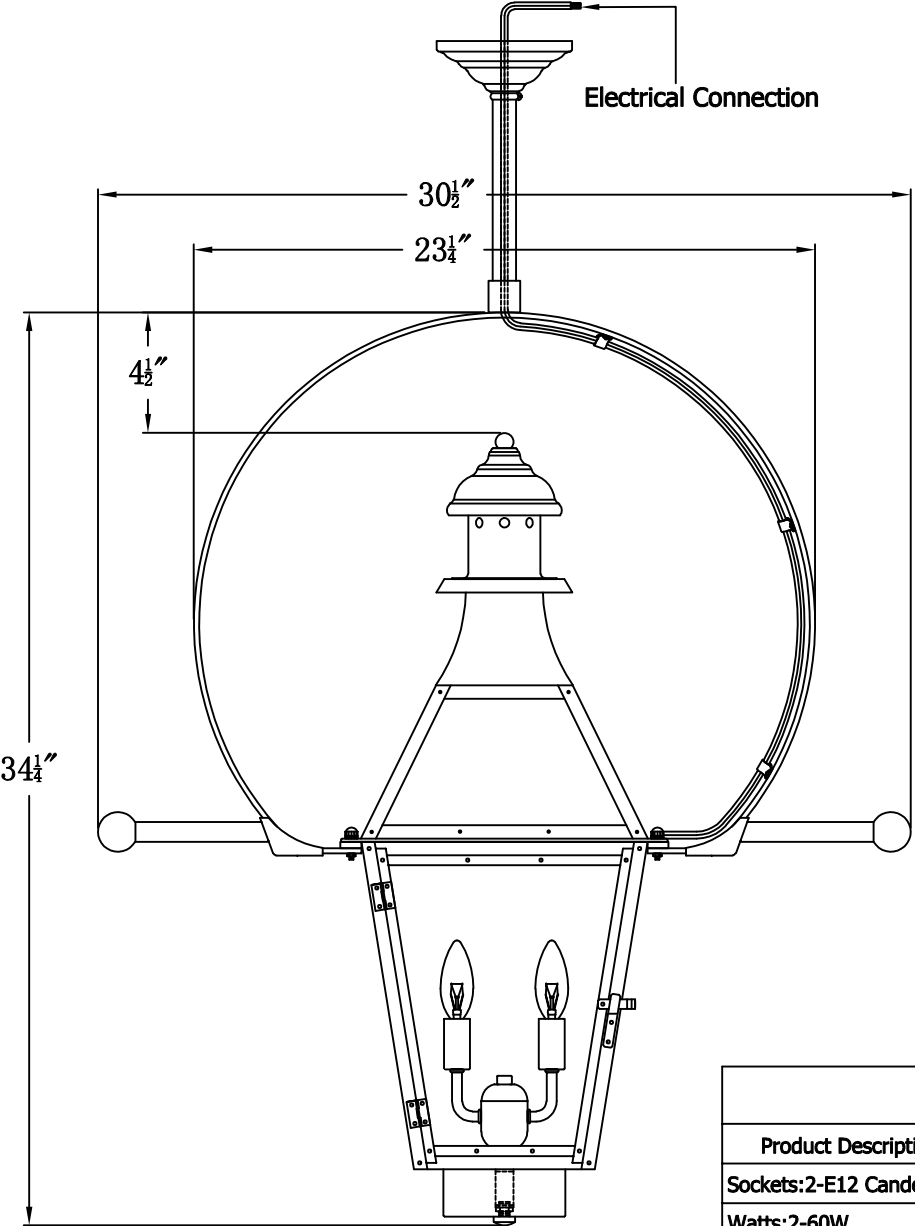

CREOLE 27 Electric With Classic Yoke
And Ladder Rests(CR-27E CY12/LR)

The CopperSmith

Product Description	Drawing Description	9152 Hard Drive Foley Alabama 36536
Sockets:2-E12 Candelabra	REV:A/0	
Watts:2-60W	Date:12/02/2021	SKU Number:CR-27E
	Drawing by:Jason Huang	Product Name:Creole 27 Electric