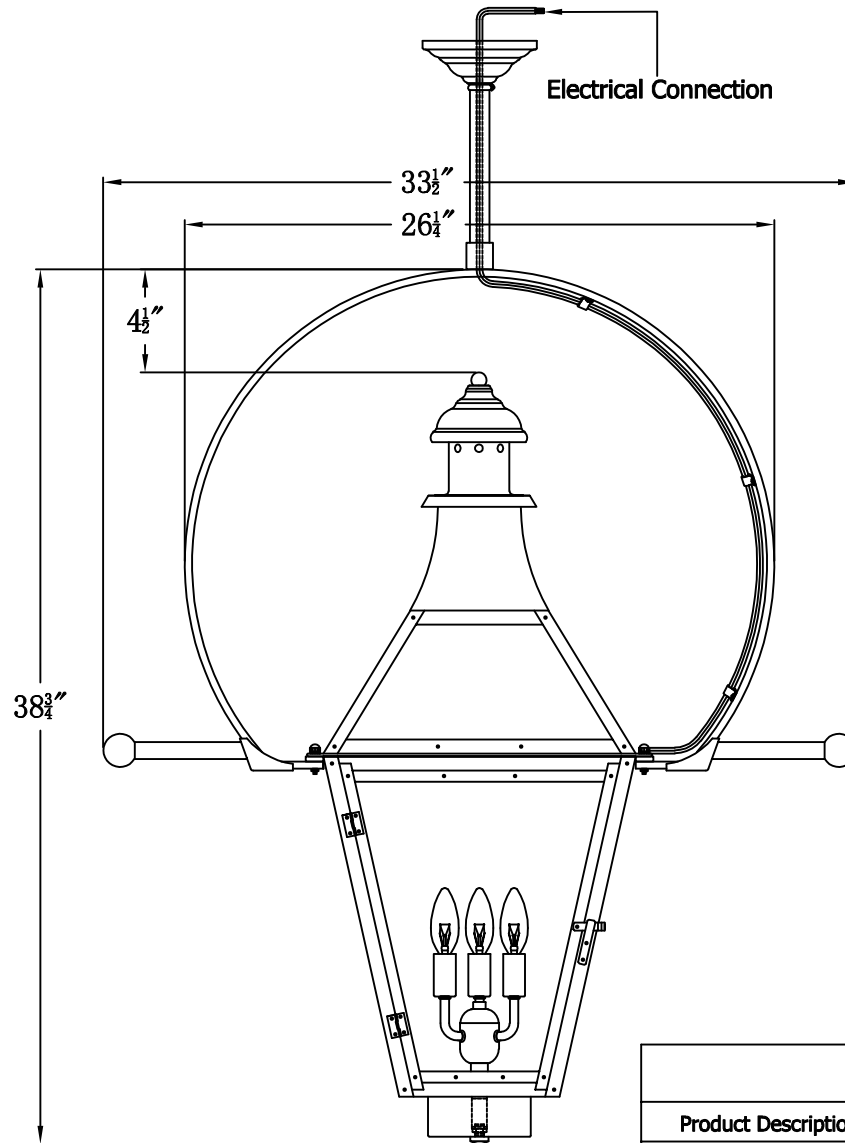

CREOLE 33 Electric With Classic Yoke
And Ladder Rests(CR-33E CY15/LR)

The CopperSmith

Product Description	Drawing Description	9152 Hard Drive
Sockets:3-E12 Candelabra	REV:A/0	Foley Alabama 36536
Watts:3-60W	Date:12/24/2021	SKU Number:CR-33E
	Drawing by:Jason Huang	Product Name:Creole 33 Electric