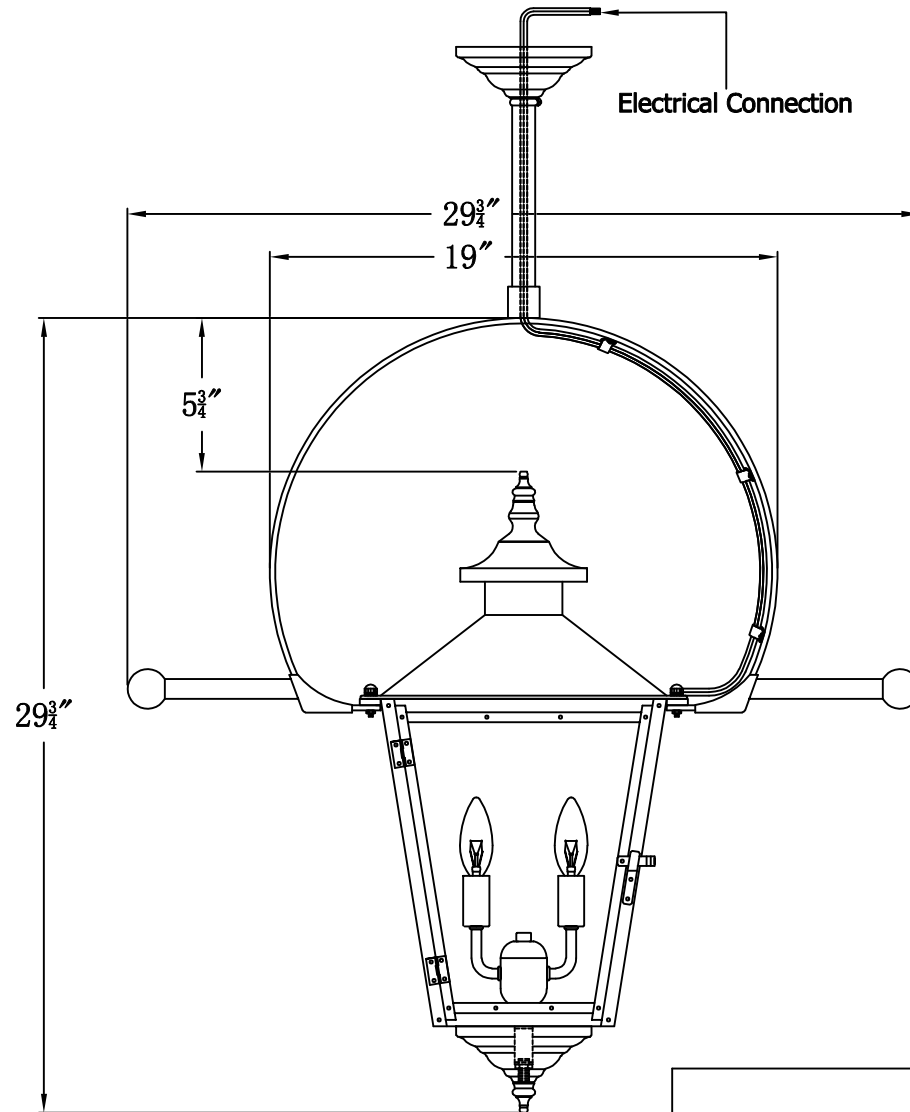

CONCEPTION STREET 42 Electric With Classic Yoke  
And Ladder Rests(CS-42E CY11/LR)

The CopperSmith		
Product Description	Drawing Description	9152 Hard Drive Foley Alabama 36536
Sockets:2-E12 Candelabra	REV:A/0	
Watts:2-60W	Date:08/06/2021	SKU Number:CS-42E
	Drawing by:Jason Huang	Product Name:Conception Street 42 Electric