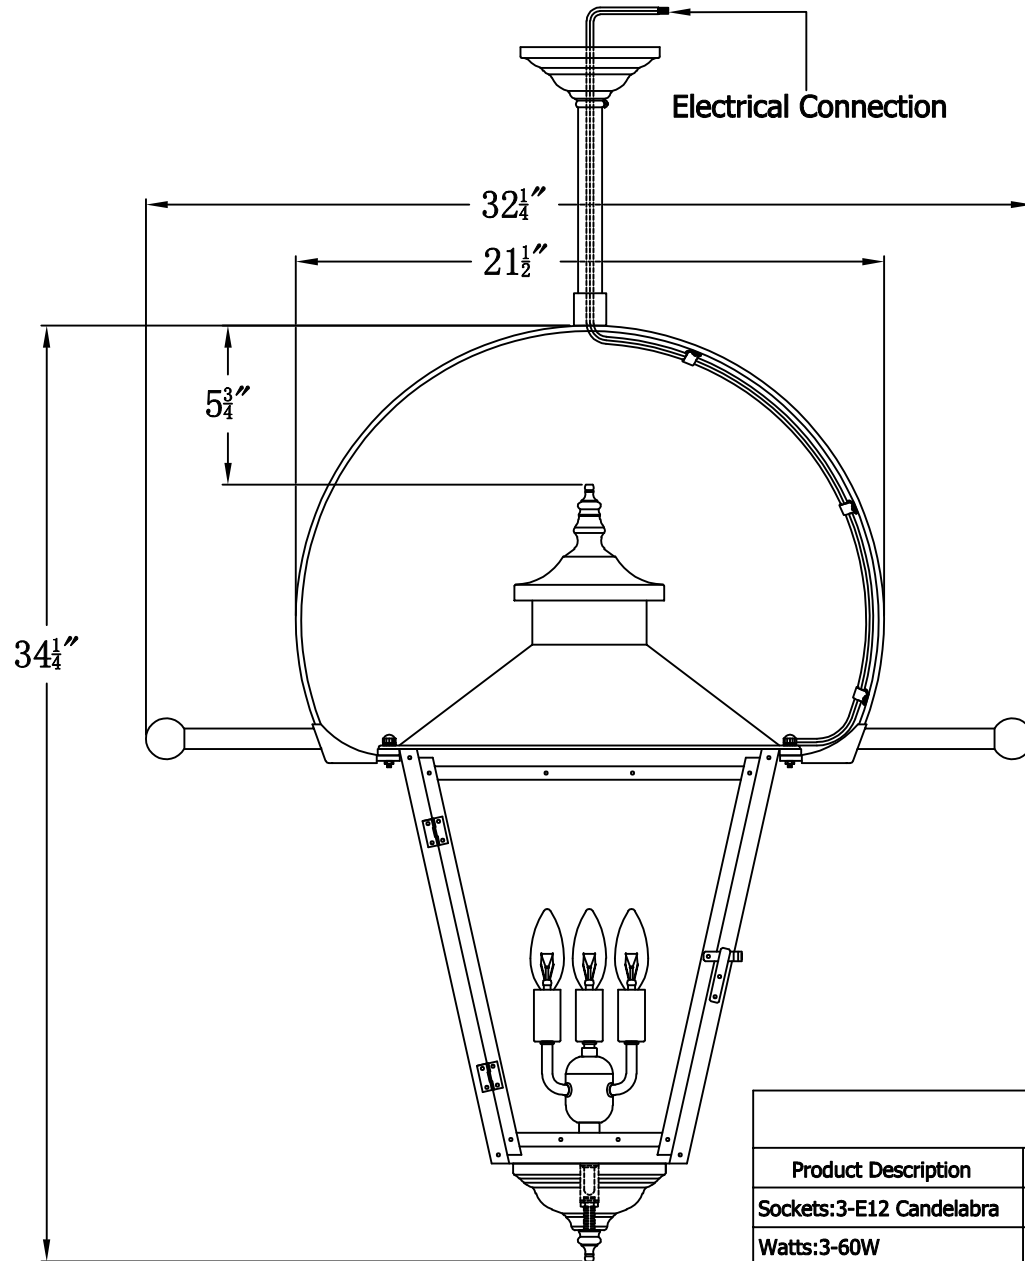

CONCEPTION STREET 43 Electric With Classic Yoke
And Ladder Rests(CS-43E CY13/LR)

The CopperSmith

Product Description	Drawing Description	9152 Hard Drive Foley Alabama 36536
Sockets:3-E12 Candelabra	REV:A/0	
Watts:3-60W	Date:08/10/2021	SKU Number:CS-43E
	Drawing by:Jason Huang	Product Name:Conception Street 43 Electric