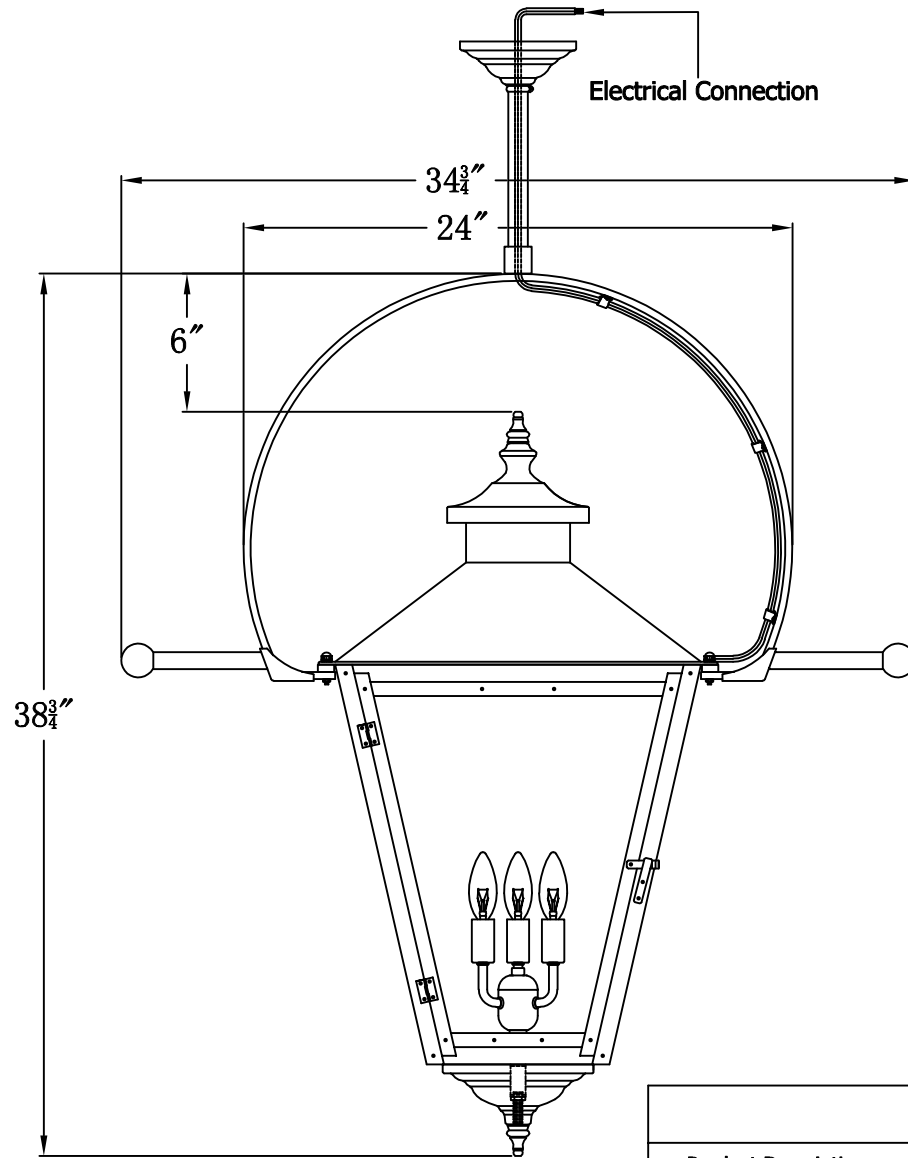

CONCEPTION STREET 44 Electric With Classic Yoke  
And Ladder Rests(CS-44E CY16/LR)

The CopperSmith

Product Description	Drawing Description	9152 Hard Drive Foley Alabama 36536
Sockets:3-E12 Candelabra	REV:A/0	
Watts:3-60W	Date:08/13/2021	SKU Number:CS-44E
	Drawing by:Jason Huang	Product Name:Conception Street 44 Electric