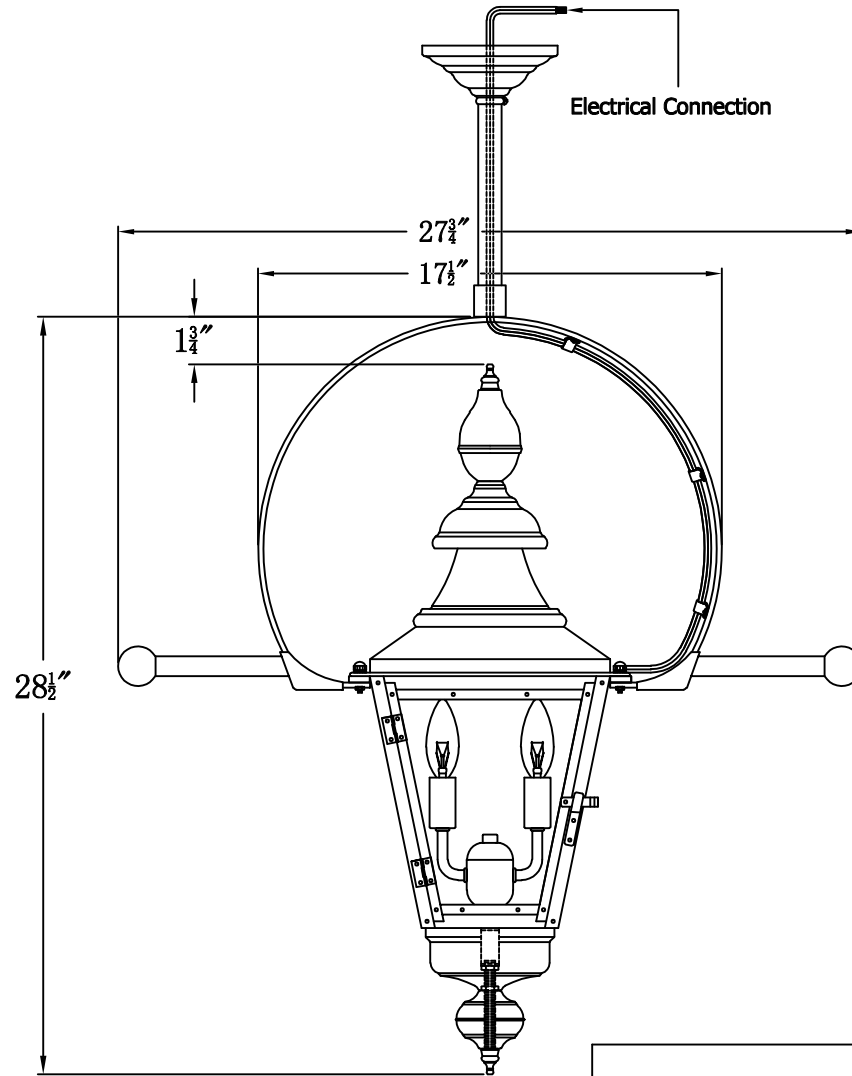

FRANKLIN STREET 41 Electric With Classic Yoke  
And Ladder Rests(FS-41E CY5/LR)

The CopperSmith

Product Description	Drawing Description	9152 Hard Drive Foley Alabama 36536
Sockets:2-E12 Candelabra	REV:A/0	
Watts:2-60W	Date:09/13/2021	SKU Number:FS-41E
	Drawing by:Jason Huang	Product Name:Franklin Street 41 Electric