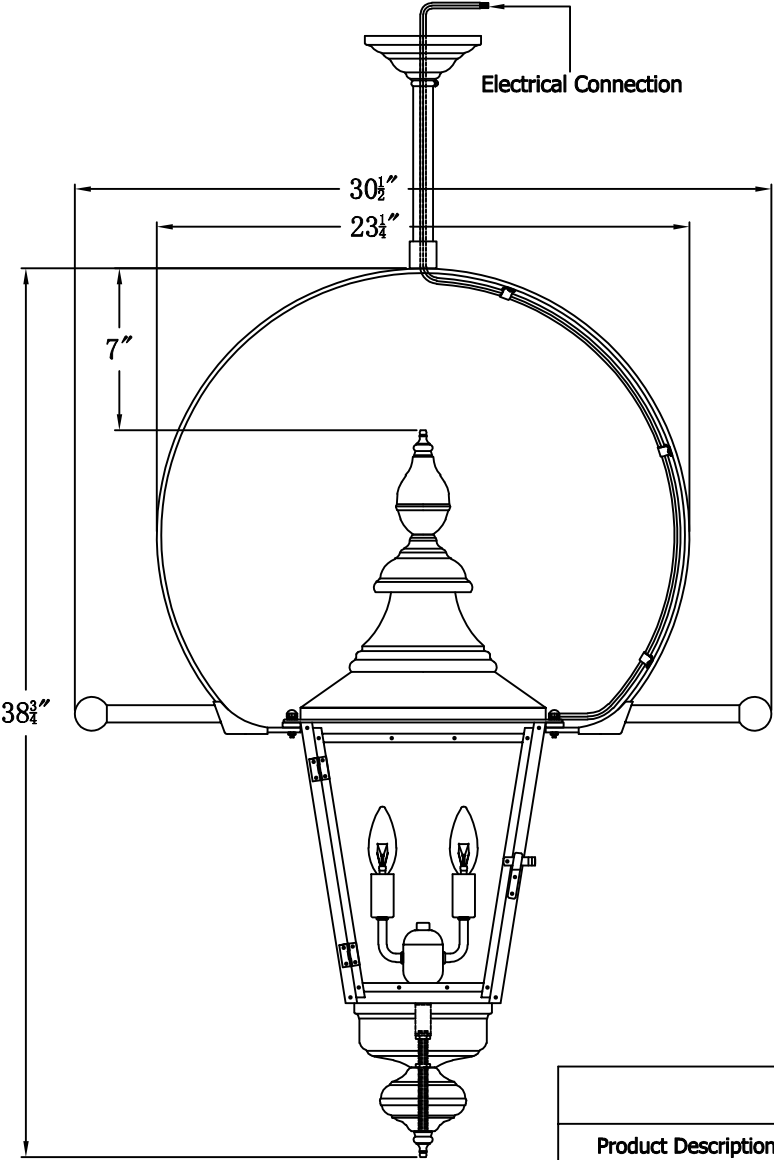

**FRANKLIN STREET 42 Electric With Classic Yoke  
And Ladder Rests(FS-42E CY12/LR)**

Electrical Connection

30½"

23¼"

7"

38¾"

**The CopperSmith**

Product Description	Drawing Description	9152 Hard Drive
Sockets:2-E12 Candelabra	REV:A/0	Foley Alabama 36536
Watts:2-60W	Date:09/20/2021	SKU Number:FS-42E
	Drawing by:Jason Huang	Product Name:Franklin Street 42 Electric