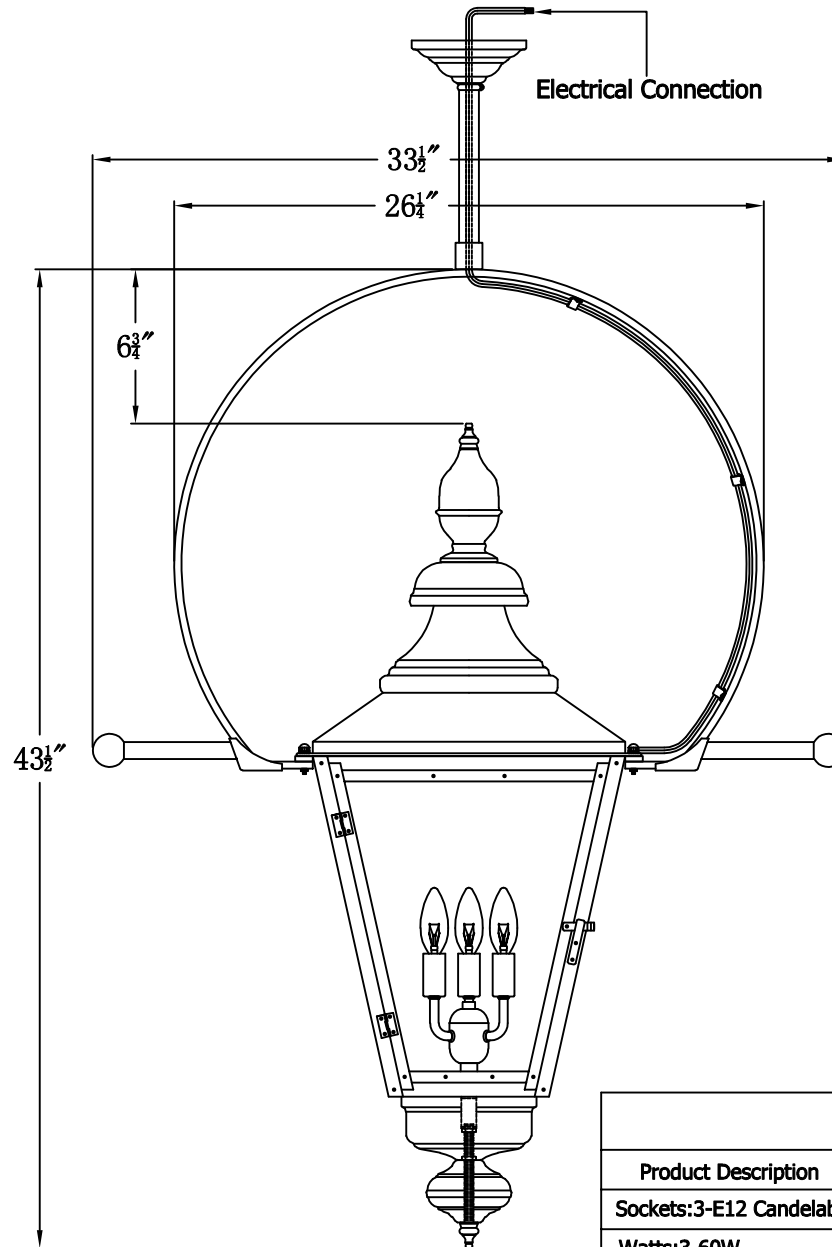

FRANKLIN STREET 43 Electric With Classic Yoke
And Ladder Rests(FS-43E CY15/LR)

The CopperSmith

Product Description	Drawing Description	9152 Hard Drive
Sockets:3-E12 Candelabra	REV:A/0	Foley Alabama 36536
Watts:3-60W	Date:10/04/2021	SKU Number:FS-43E
	Drawing by:Jason Huang	Product Name:Franklin Street 43 Electric