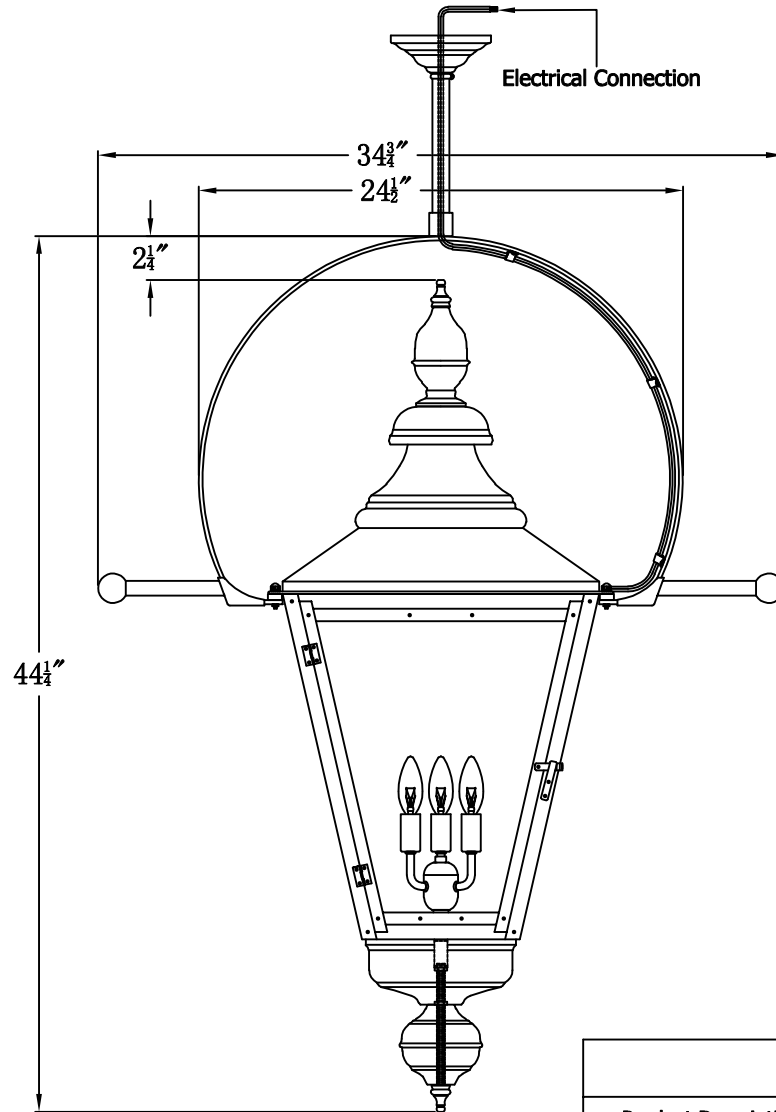

FRANKLIN STREET 44 Electric With Classic Yoke
And Ladder Rests(FS-44E CY18/LR)

The CopperSmith		
Product Description	Drawing Description	9152 Hard Drive
Sockets:3-E12 Candelabra	REV:A/0	Foley Alabama 36536
Watts:3-60W	Date:10/08/2021	SKU Number:FS-44E
	Drawing by:Jason Huang	Product Name:Franklin Street 44 Electric