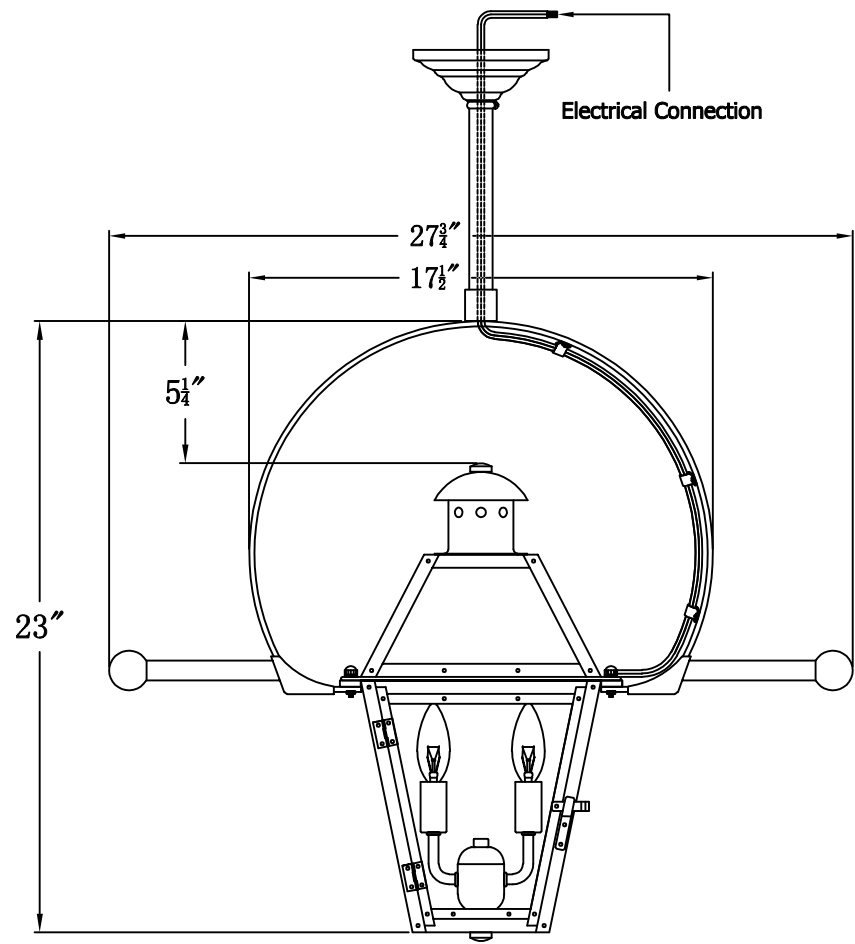

GEORGETOWN 18 Electric With Classic Yoke And Ladder Rests(GT-18E CY5/LR)

The CopperSmith		
Product Description	Drawing Description	<u>9152 Hard Drive</u>
Sockets:2-E12 Candelabra	REV:A/0	Foley Alabama 36536
Watts:2-60W	Date:01/07/2022	SKU Number:GT-18E
	Drawing by:Jason Huang	Product Name:Georgetown 18 Electric