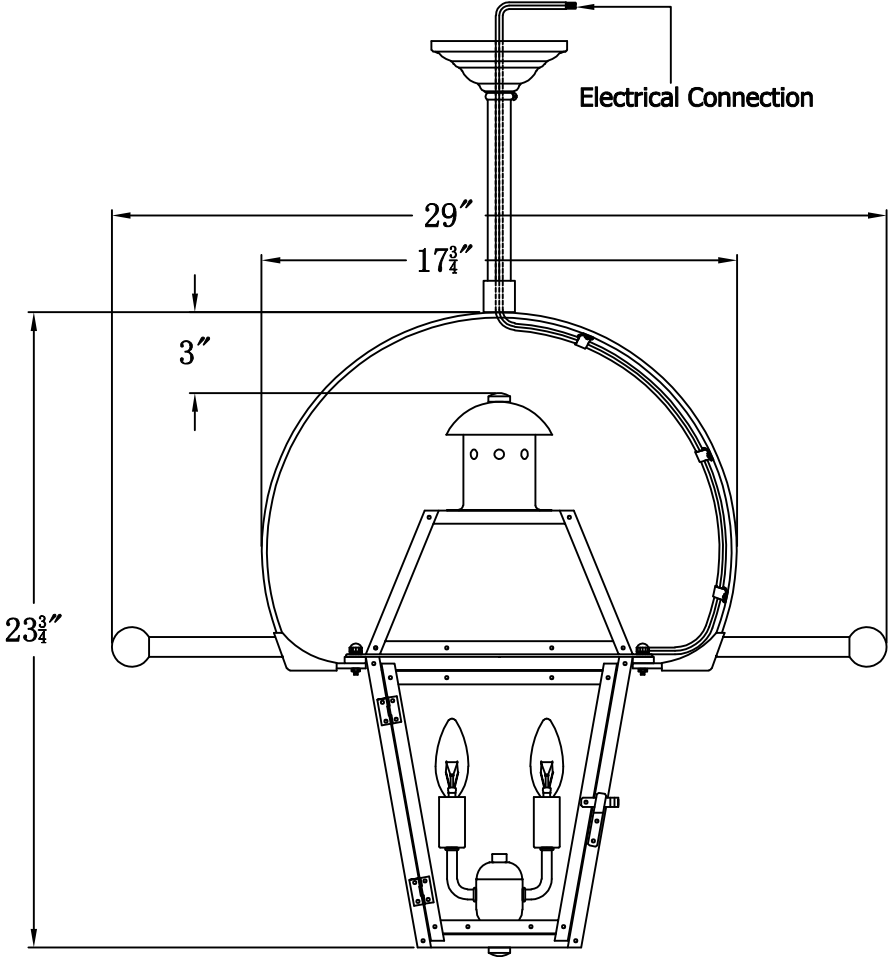

**GEORGETOWN 20 Electric With Classic Yoke
And Ladder Rests(GT-20E CY10/LR)**

The CopperSmith

Product Description	Drawing Description	<u>9152 Hard Drive</u> Foley Alabama 36536
Sockets:2-E12 Candelabra	REV:A/0	
Watts:2-60W	Date:01/10/2022	SKU Number:GT-20E
	Drawing by:Jason Huang	Product Name:Georgetown 20 Electric