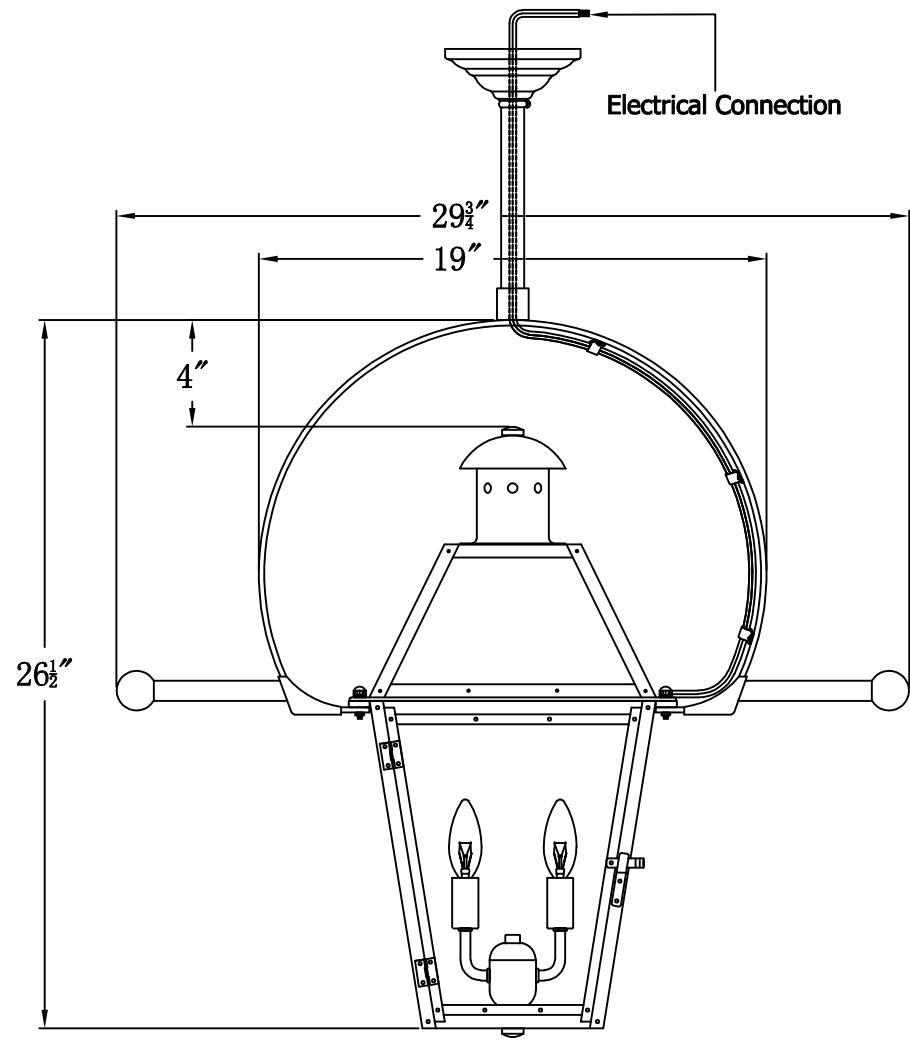

GEORGETOWN 22 Electric With Classic Yoke And Ladder Rests(GT-22E CY11/LR)

The CopperSmith		
Product Description	Drawing Description	<u>9152 Hard Drive</u>
Sockets:2-E12 Candelabra	REV:A/0	Foley Alabama 36536
Watts:2-60W	Date:01/25/2022	SKU Number:GT-22E
	Drawing by:Jason Huang	Product Name:Georgetown 22 Electric