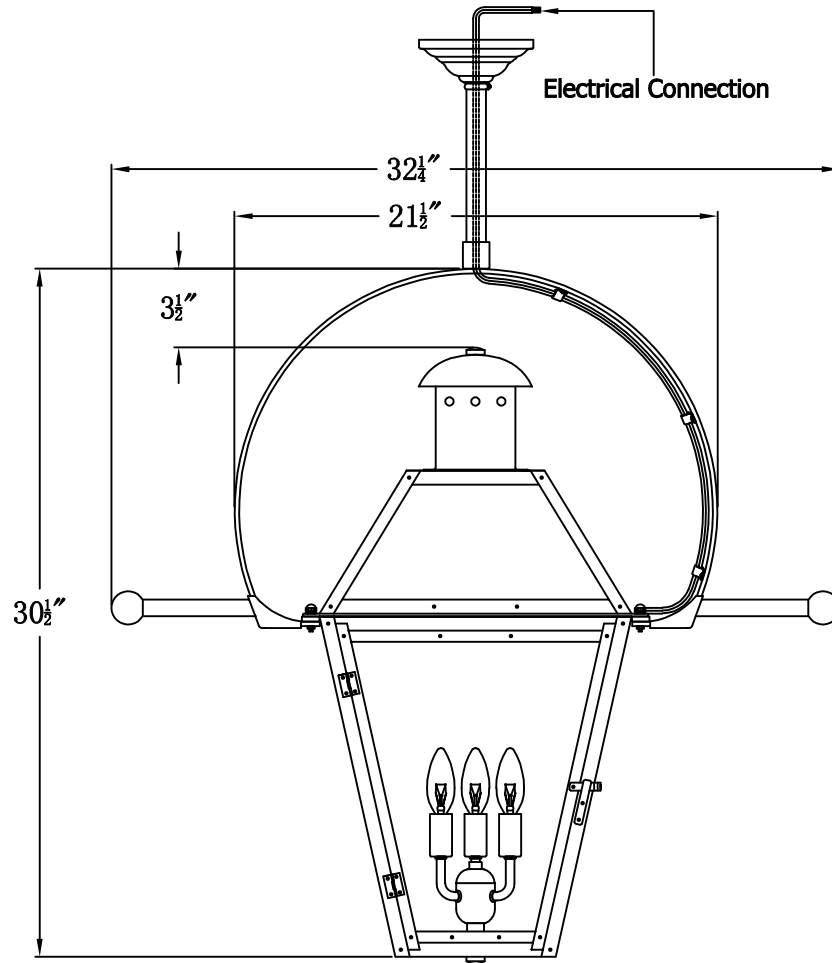

GEORGETOWN 27 Electric With Classic Yoke  
And Ladder Rests(GT-27E CY13/LR)

The CopperSmith

Product Description	Drawing Description	9152 Hard Drive
Sockets:3-E12 Candelabra	REV:A/0	Foley Alabama 36536
Watts:3-60W	Date:02/15/2022	SKU Number:GT-27E
	Drawing by:Jason Huang	Product Name:Georgetown 27 Electric