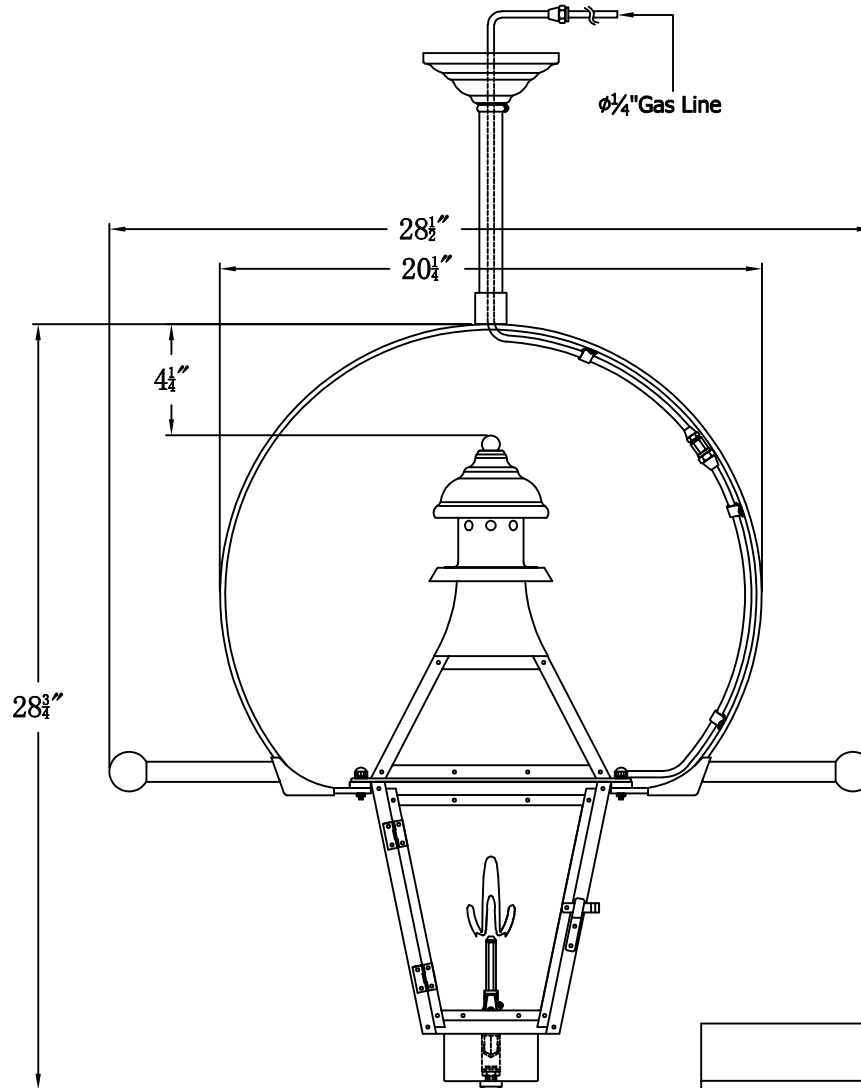

# CREOLE 22 Gas With Classic Yoke And Ladder Rests(CR-22G CY8/LR)

## The CopperSmith

Product Description	Drawing Description	<u>9152 Hard Drive</u>
Burner:Single	REV:A/0	Foley Alabama 36536
Gas Valve Name:VNG(P)50	Date:11/20/2021	SKU Number:CR-22G
	Drawing by:Jason Huang	Product Name:Creole 22 Gas