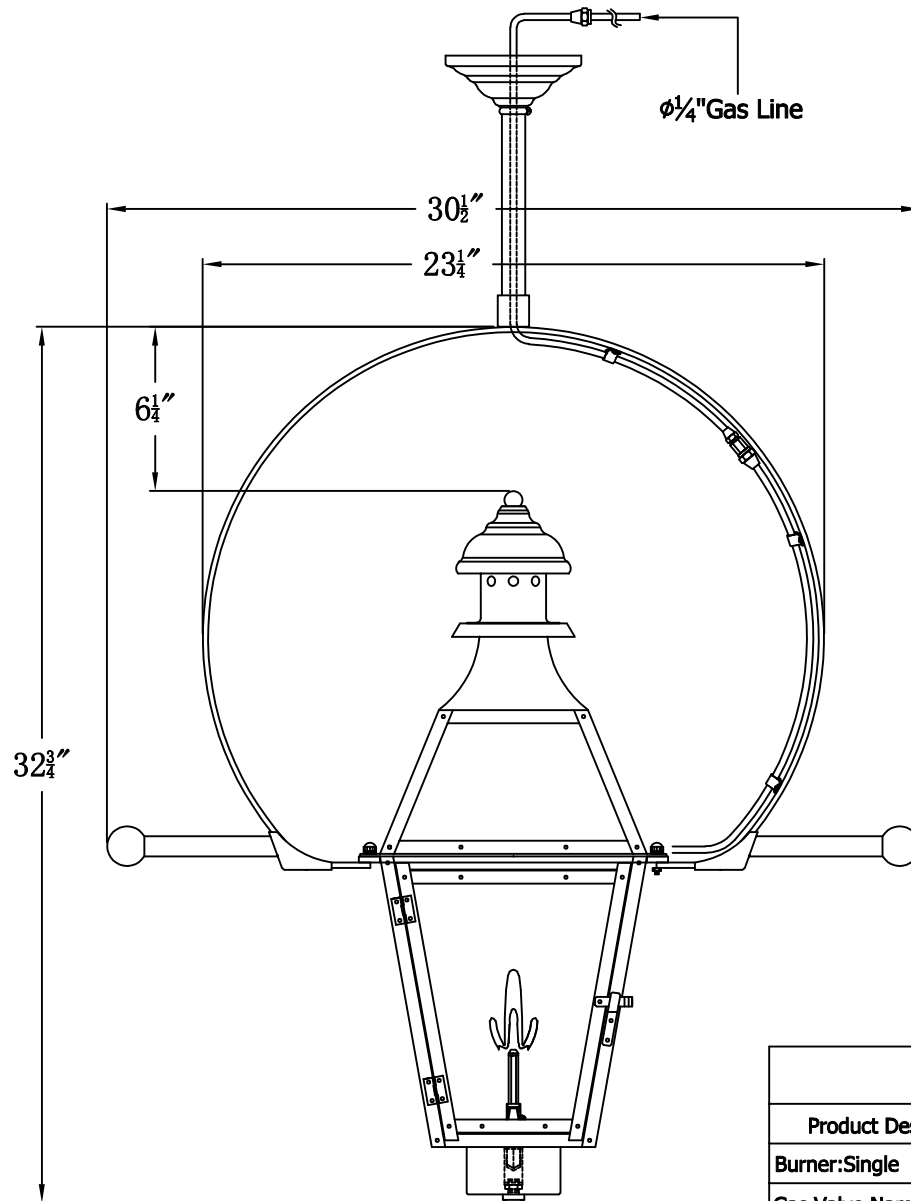

CREOLE 24 Gas With Classic Yoke And Ladder Rests(CR-24G CY12/LR)

The CopperSmith

		<u>9152 Hard Drive</u> Foley Alabama 36536
Product Description	Drawing Description	
Burner:Single	REV:A/0	
Gas Valve Name:VNG(P)50	Date:11/24/2021	SKU Number:CR-24G
	Drawing by:Jason Huang	Product Name:Creole 24 Gas