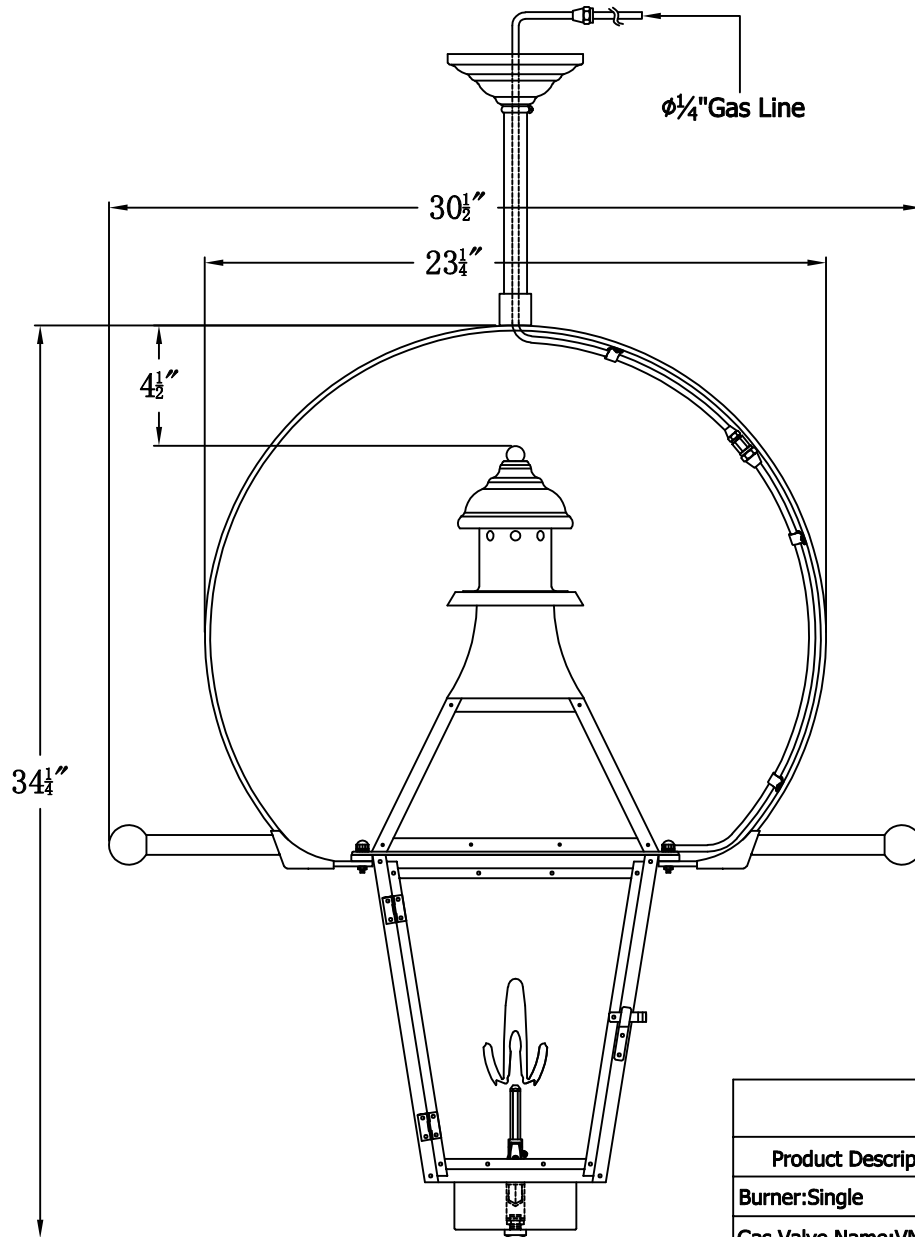

CREOLE 27 Gas With Classic Yoke And Ladder Rests(CR-27G CY12/LR)

The CopperSmith

| | | |
|-------------------------|------------------------|---|
| Product Description | Drawing Description | <u>9152 Hard Drive</u> Foley Alabama 36536 |
| Burner:Single | REV:A/0 | |
| Gas Valve Name:VNG(P)50 | Date:12/02/2021 | SKU Number:CR-27G |
| | Drawing by:Jason Huang | Product Name:Creole 27 Gas |