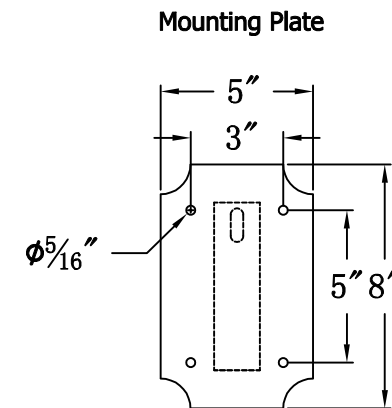

BADLANDS 18 Electric With Grand Harbor Extension Bracket (BL-18E GH1)

The CopperSmith

		9152 Hard Drive
Product Description	Drawing Description	<u>Foley Alabama 36536</u>
Sockets:2-E12 Candelabra	REV:A/0	
Watts:2-60W	Date:02/19/2022	SKU Number:BL-18E
	Drawing by:Jason Huang	Product Name:Badlands 18 Electric