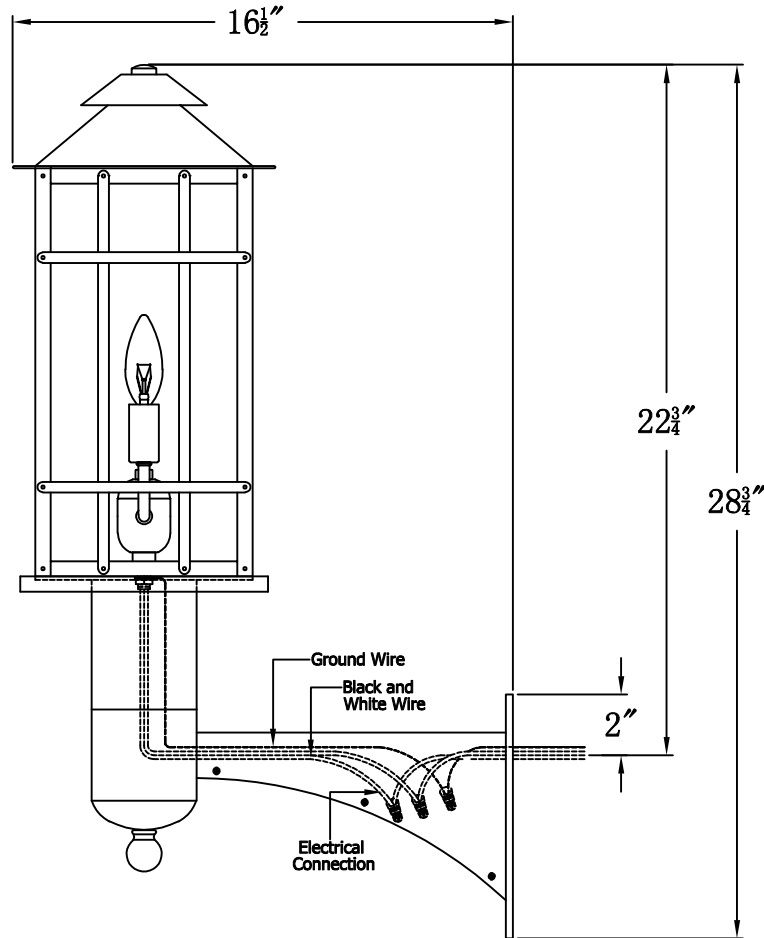

BADLANDS 18 Electric With Grand Harbor Extension Bracket (BL-18E GH1)

The CopperSmith

		9152 Hard Drive
Product Description	Drawing Description	<u>Foley Alabama 36536</u>
Sockets:2-E12 Candelabra	REV:A/0	
Watts:2-60W	Date:02/19/2022	SKU Number:BL-18E
	Drawing by:Jason Huang	Product Name:Badlands 18 Electric