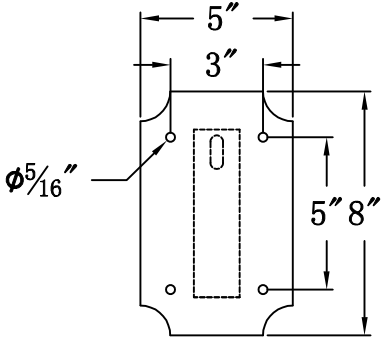

BADLANDS 22 Electric With Grand Harbor Extension Bracket (BL-22E GH1)

Mounting Plate

The CopperSmith

The CopperSmith		9152 Hard Drive
Product Description	Drawing Description	<u>Foley Alabama 36536</u>
Sockets:2-E12 Candelabra	REV:A/0	
Watts:2-60W	Date:02/21/2022	SKU Number:BL-22E
	Drawing by:Jason Huang	Product Name:Badlands 22 Electric