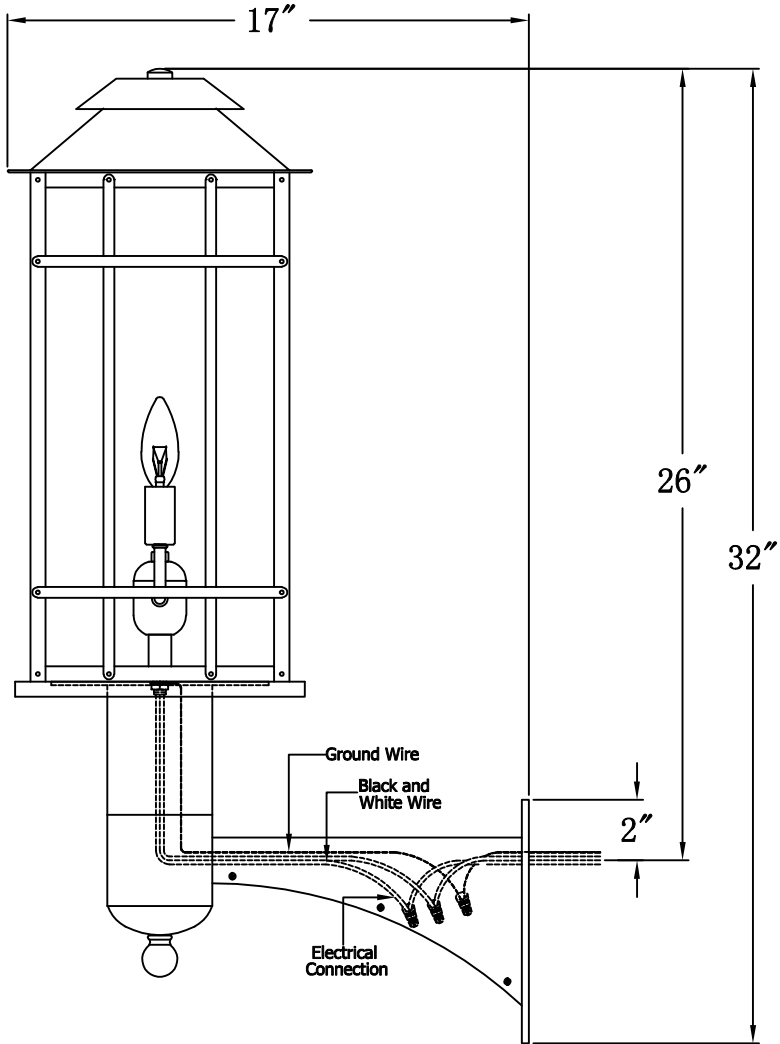

BADLANDS 22 Electric With Grand Harbor Extension Bracket (BL-22E GH1)

Mounting Plate

The CopperSmith

The CopperSmith		9152 Hard Drive
Product Description	Drawing Description	<u>Foley Alabama 36536</u>
Sockets:2-E12 Candelabra	REV:A/0	
Watts:2-60W	Date:02/21/2022	SKU Number:BL-22E
	Drawing by:Jason Huang	Product Name:Badlands 22 Electric