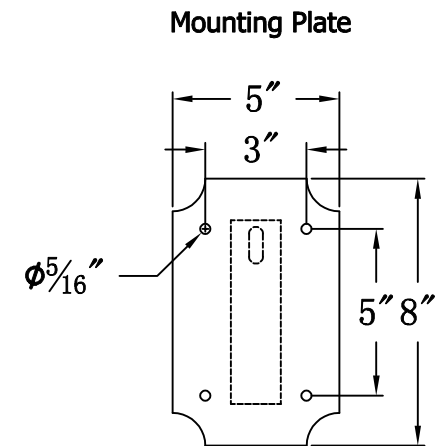

CREOLE 22 Electric With Grand Harbor Extension Bracket
(CR-22E GH1)

The CopperSmith

The CopperSmith		
Product Description	Drawing Description	9152 Hard Drive Foley Alabama 36536
Sockets:2-E12 Candelabra	REV:A/0	
Watts:2-60W	Date:11/20/2021	SKU Number:CR-22E
	Drawing by:Jason Huang	Product Name:Creole 22 Electric