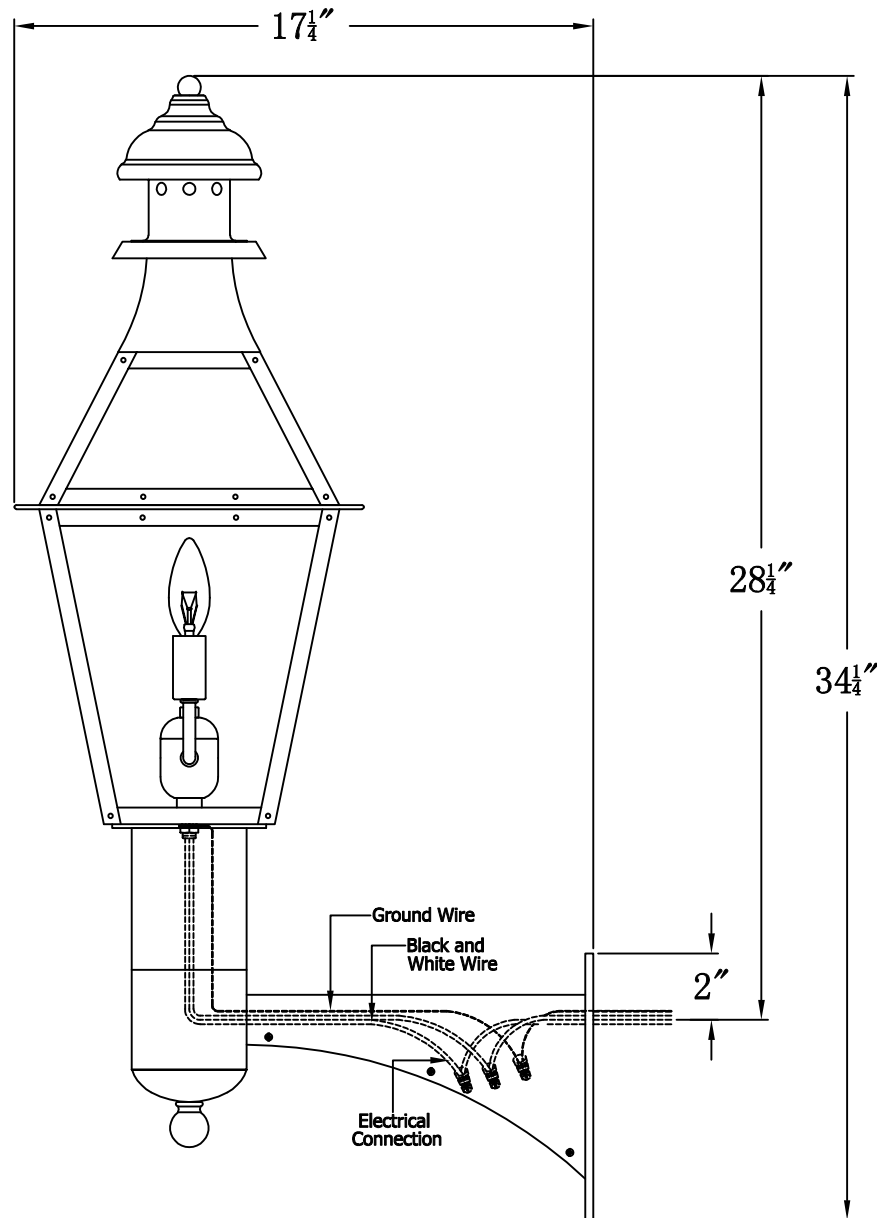

CREOLE 22 Electric With Grand Harbor Extension Bracket
(CR-22E GH1)

The CopperSmith

The CopperSmith		
Product Description	Drawing Description	9152 Hard Drive Foley Alabama 36536
Sockets:2-E12 Candelabra	REV:A/0	
Watts:2-60W	Date:11/20/2021	SKU Number:CR-22E
	Drawing by:Jason Huang	Product Name:Creole 22 Electric