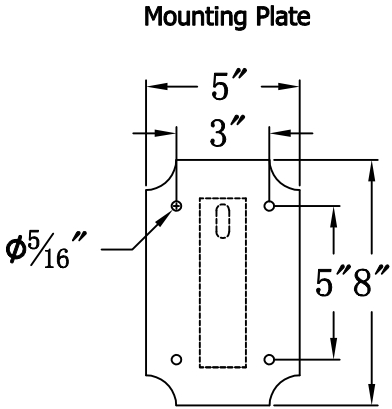

**CREOLE 24 Electric With Grand Harbor Extension Bracket
(CR-24E GH1)**

The CopperSmith		
Product Description	Drawing Description	9152 Hard Drive
Sockets:2-E12 Candelabra	REV:A/0	Foley Alabama 36536
Watts:2-60W	Date:11/24/2021	SKU Number:CR-24E
	Drawing by:Jason Huang	Product Name:Creole 24 Electric