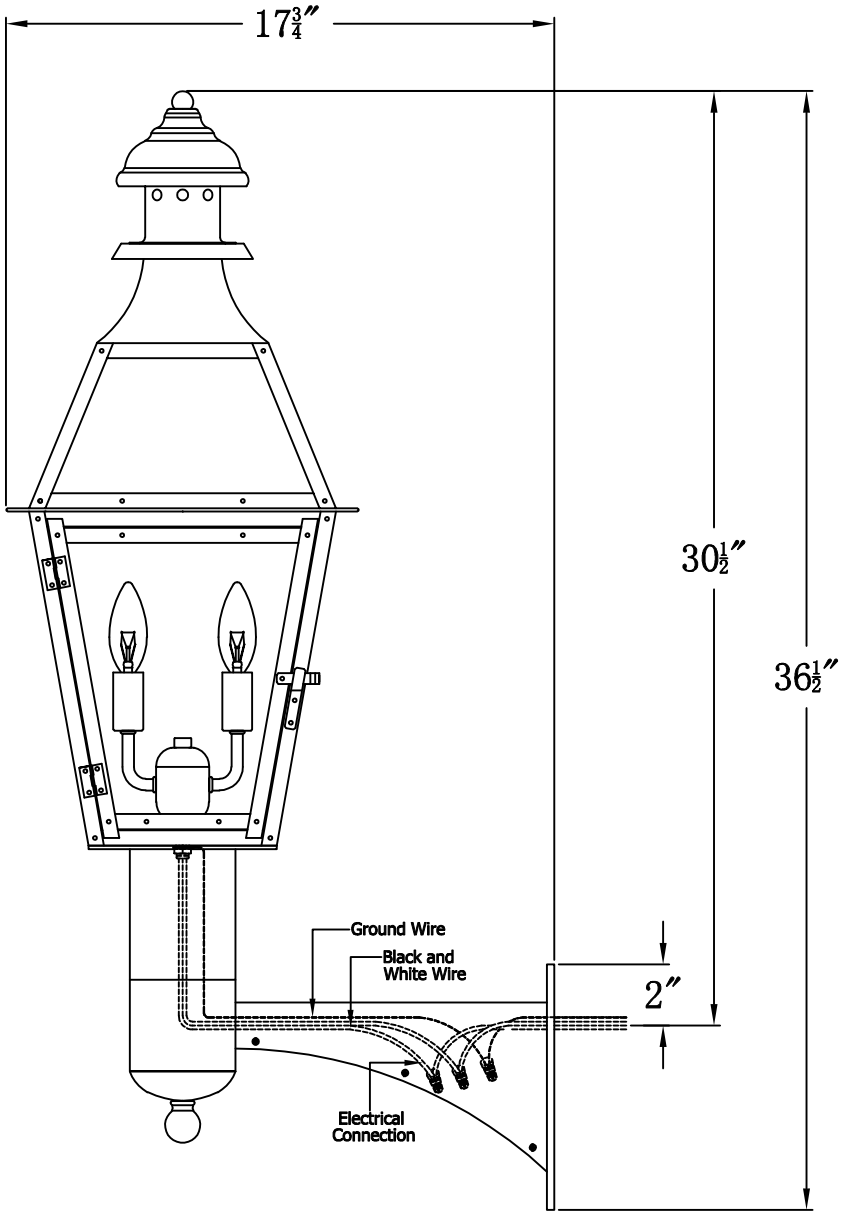

**CREOLE 24 Electric With Grand Harbor Extension Bracket
(CR-24E GH1)**

The CopperSmith		
Product Description	Drawing Description	9152 Hard Drive
Sockets:2-E12 Candelabra	REV:A/0	Foley Alabama 36536
Watts:2-60W	Date:11/24/2021	SKU Number:CR-24E
	Drawing by:Jason Huang	Product Name:Creole 24 Electric