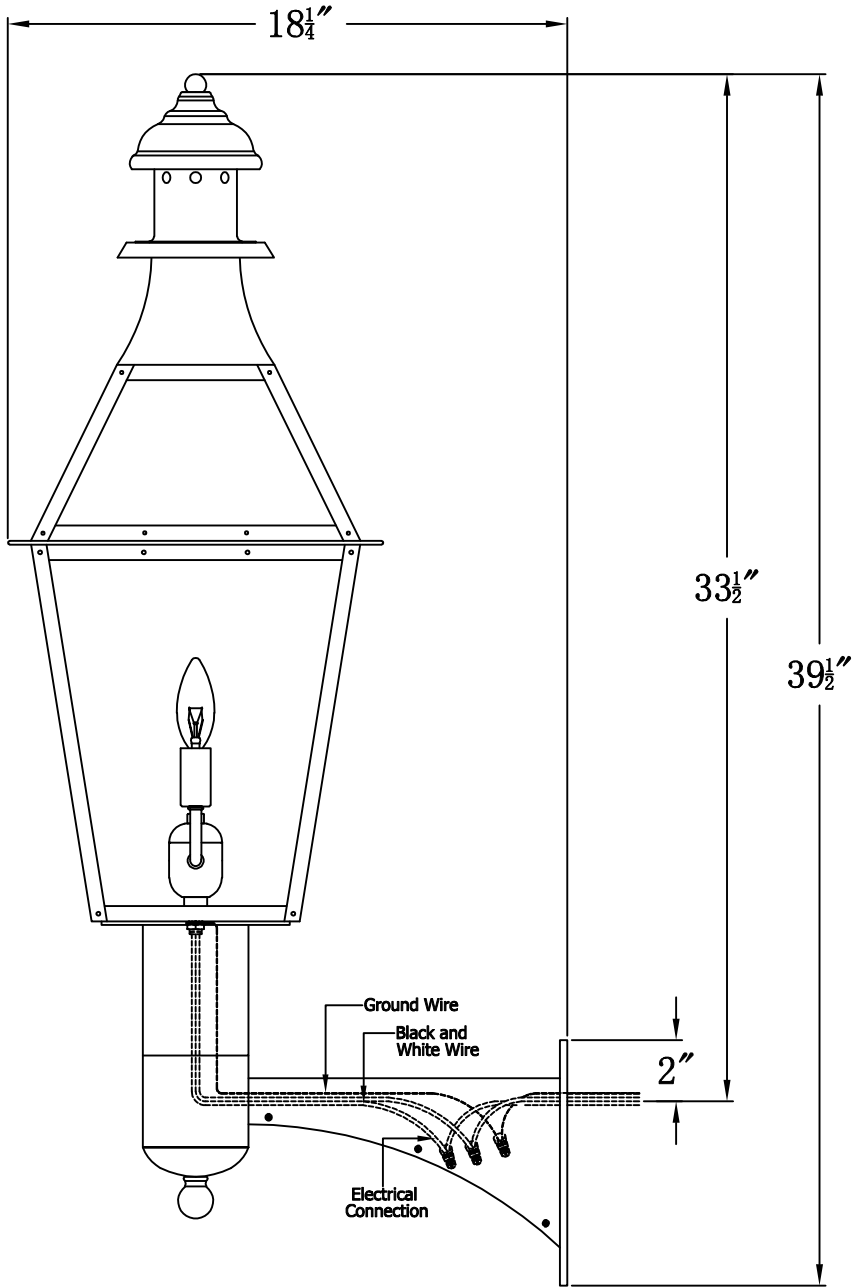

**CREOLE 27 Electric With Grand Harbor Extension Bracket
(CR-27E GH1)**

| The CopperSmith | | |
|--------------------------|------------------------|---------------------------------|
| Product Description | Drawing Description | 9152 Hard Drive |
| Sockets:2-E12 Candelabra | REV:A/0 | Foley Alabama 36536 |
| Watts:2-60W | Date:12/02/2021 | SKU Number:CR-27E |
| | Drawing by:Jason Huang | Product Name:Creole 27 Electric |