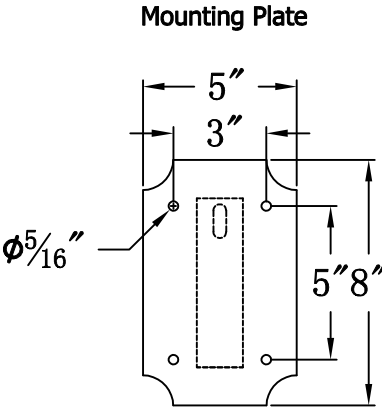

**CREOLE 27 Electric With Grand Harbor Extension Bracket
(CR-27E GH1)**

| The CopperSmith | | |
|--------------------------|------------------------|---------------------------------|
| Product Description | Drawing Description | 9152 Hard Drive |
| Sockets:2-E12 Candelabra | REV:A/0 | Foley Alabama 36536 |
| Watts:2-60W | Date:12/02/2021 | SKU Number:CR-27E |
| | Drawing by:Jason Huang | Product Name:Creole 27 Electric |