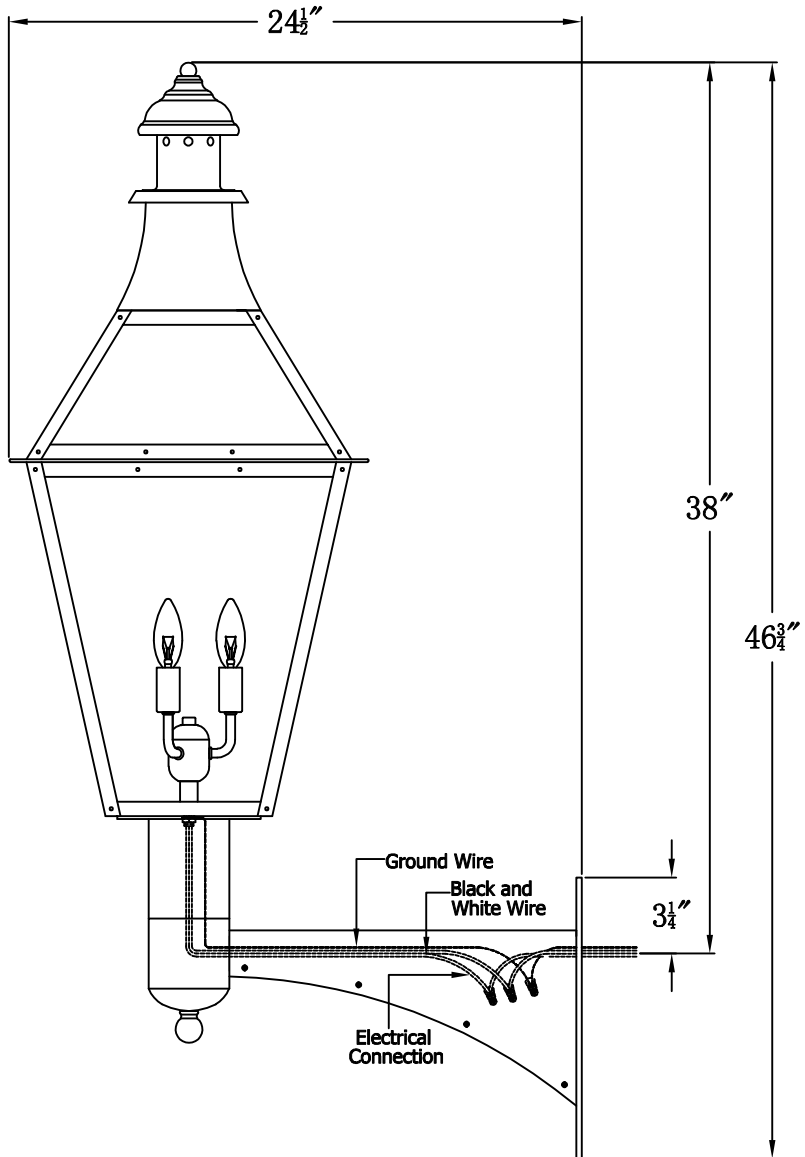

**CREOLE 33 Electric With Grand Harbor Extension Bracket  
(CR-33E GH2)**

<b>The CopperSmith</b>		
Product Description	Drawing Description	<u>9152 Hard Drive</u>
Sockets:3-E12 Candelabra	REV:A/0	Foley Alabama 36536
Watts:3-60W	Date:12/24/2021	SKU Number:CR-33E
	Drawing by:Jason Huang	Product Name:Creole 33 Electric