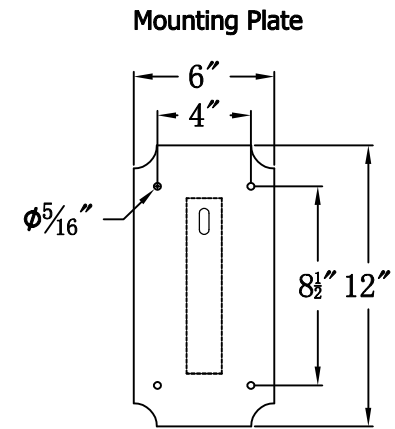

**CREOLE 33 Electric With Grand Harbor Extension Bracket  
(CR-33E GH2)**

<b>The CopperSmith</b>		
Product Description	Drawing Description	<u>9152 Hard Drive</u>
Sockets:3-E12 Candelabra	REV:A/0	Foley Alabama 36536
Watts:3-60W	Date:12/24/2021	SKU Number:CR-33E
	Drawing by:Jason Huang	Product Name:Creole 33 Electric