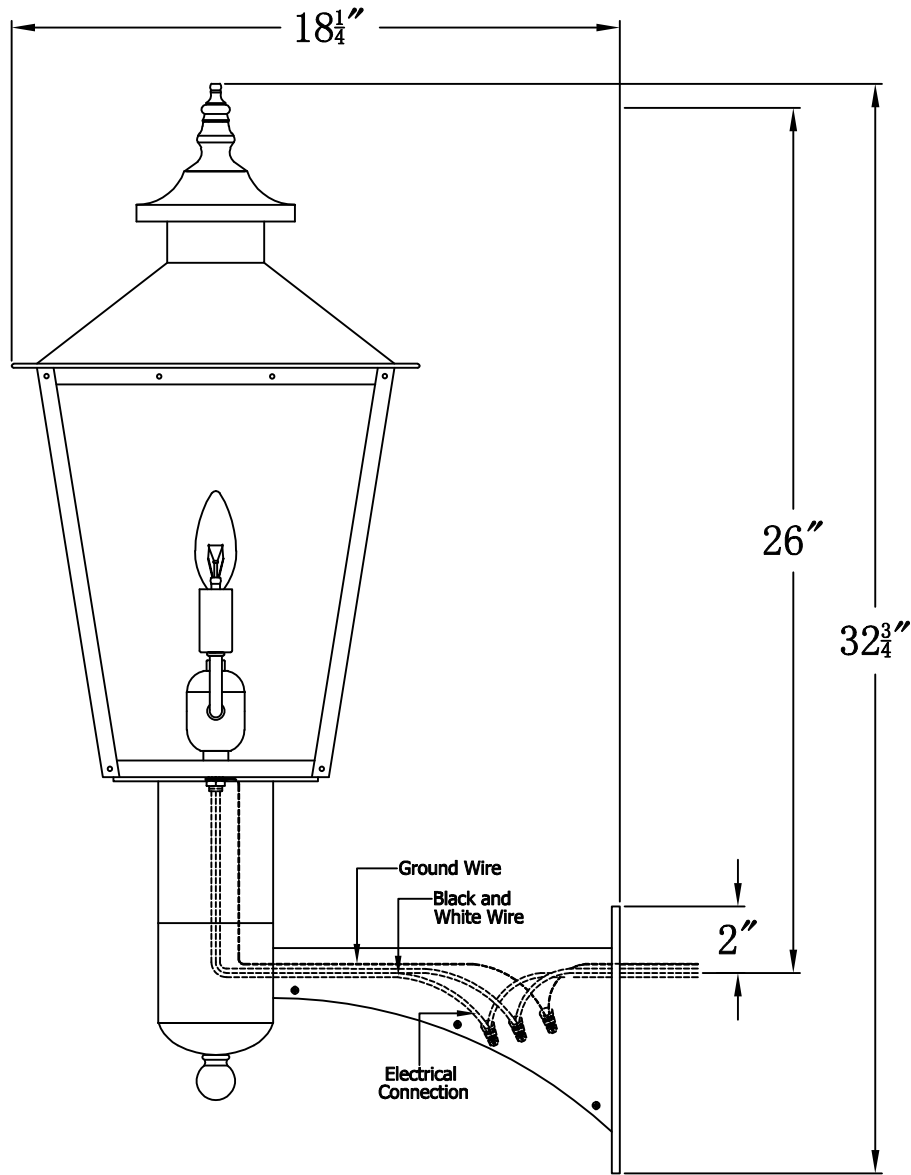

CONCEPTION STREET 42 Electric With Grand Harbor Extension Bracket
(CS-42E GH1)

The CopperSmith

Product Description		Drawing Description	9152 Hard Drive Foley Alabama 36536
Sockets:2-E12 Candelabra		REV:A/0	
Watts:2-60W		Date:08/06/2021	SKU Number:CS-42E
		Drawing by:Jason Huang	Product Name:Conception Street 42 Electric