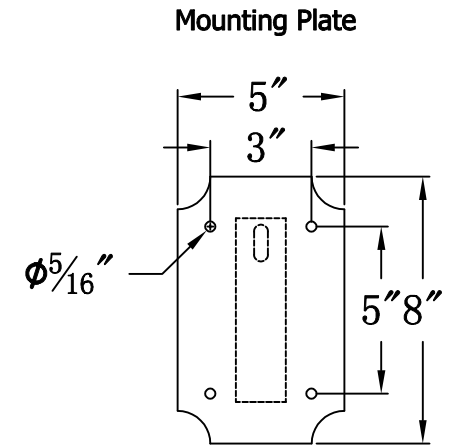

CONCEPTION STREET 42 Electric With Grand Harbor Extension Bracket
(CS-42E GH1)

The CopperSmith

Product Description		Drawing Description	9152 Hard Drive Foley Alabama 36536
Sockets:2-E12 Candelabra		REV:A/0	
Watts:2-60W		Date:08/06/2021	SKU Number:CS-42E
		Drawing by:Jason Huang	Product Name:Conception Street 42 Electric