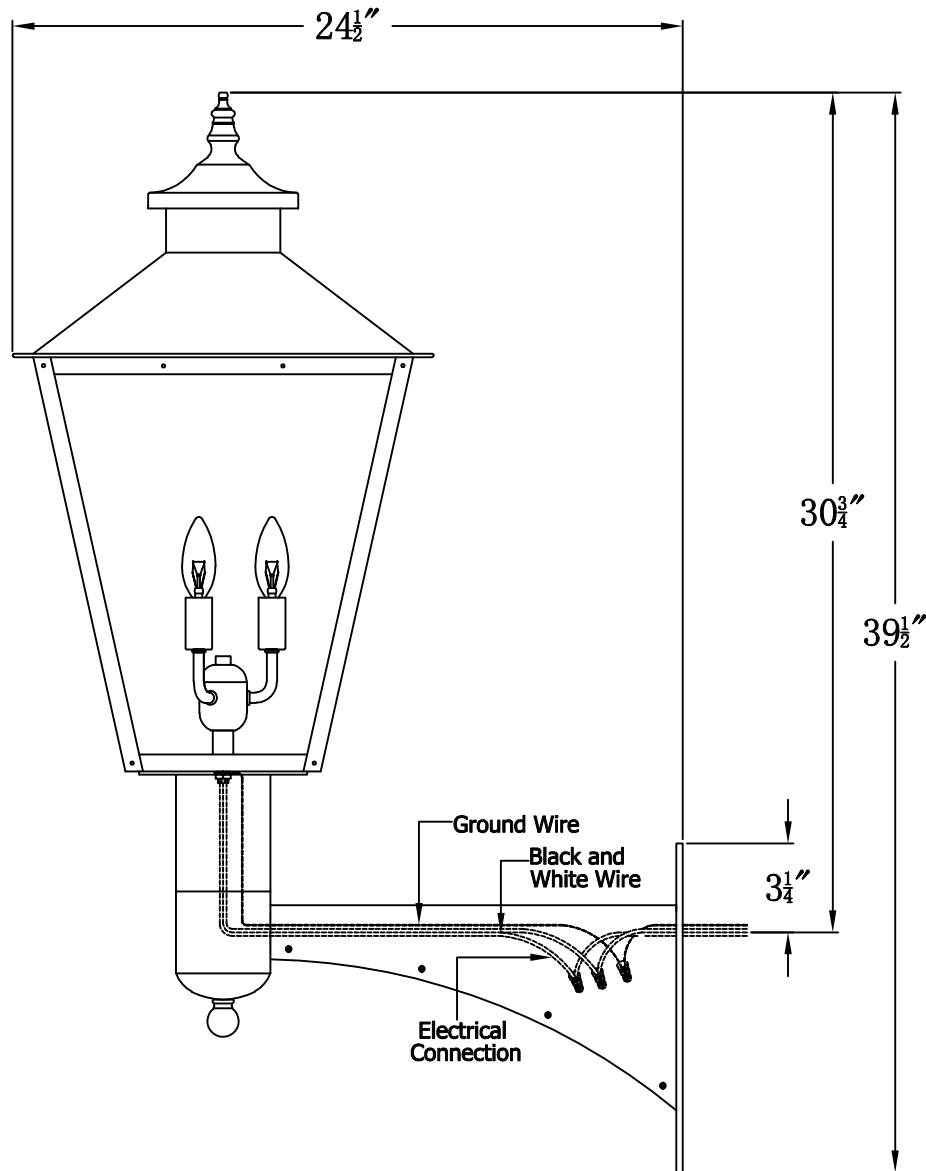

CONCEPTION STREET 43 Electric With Grand Harbor Extension Bracket  
(CS-43E GH2)

The CopperSmith

Product Description		Drawing Description	9152 Hard Drive Foley Alabama 36536
Sockets:3-E12 Candelabra		REV:A/0	
Watts:3-60W		Date:08/10/2021	SKU Number:CS-43E
		Drawing by:Jason Huang	Product Name:Conception Street 43 Electric