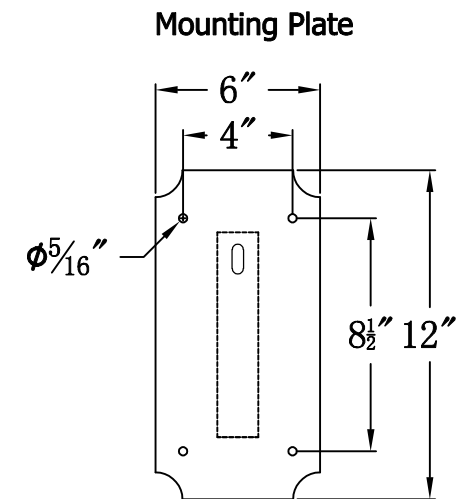

CONCEPTION STREET 43 Electric With Grand Harbor Extension Bracket  
(CS-43E GH2)

The CopperSmith

Product Description		Drawing Description	9152 Hard Drive Foley Alabama 36536
Sockets:3-E12 Candelabra		REV:A/0	
Watts:3-60W		Date:08/10/2021	SKU Number:CS-43E
		Drawing by:Jason Huang	Product Name:Conception Street 43 Electric