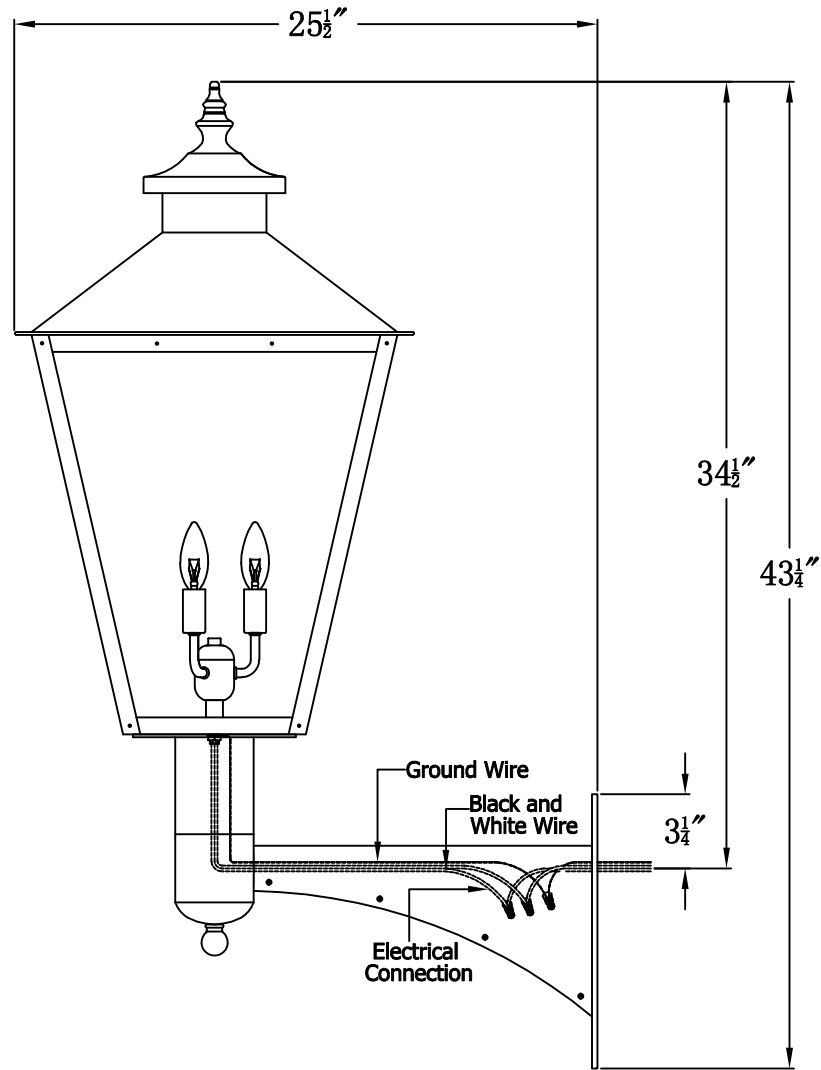

**CONCEPTION STREET 44 Electric With Grand Harbor Extension Bracket  
(CS-44E GH2)**

<b>The CopperSmith</b>		
Product Description	Drawing Description	<u>9152 Hard Drive</u> Foley Alabama 36536
Sockets:3-E12 Candelabra	REV:A/0	
Watts:3-60W	Date:08/14/2021	SKU Number:CS-44E
	Drawing by:Jason Huang	Product Name:Conception Street 44 Electric