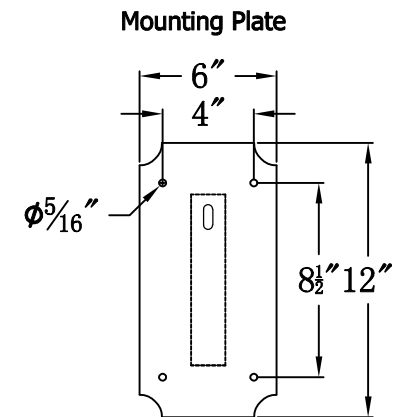

**CONCEPTION STREET 44 Electric With Grand Harbor Extension Bracket  
(CS-44E GH2)**

<b>The CopperSmith</b>		
Product Description	Drawing Description	<u>9152 Hard Drive</u> Foley Alabama 36536
Sockets:3-E12 Candelabra	REV:A/0	
Watts:3-60W	Date:08/14/2021	SKU Number:CS-44E
	Drawing by:Jason Huang	Product Name:Conception Street 44 Electric