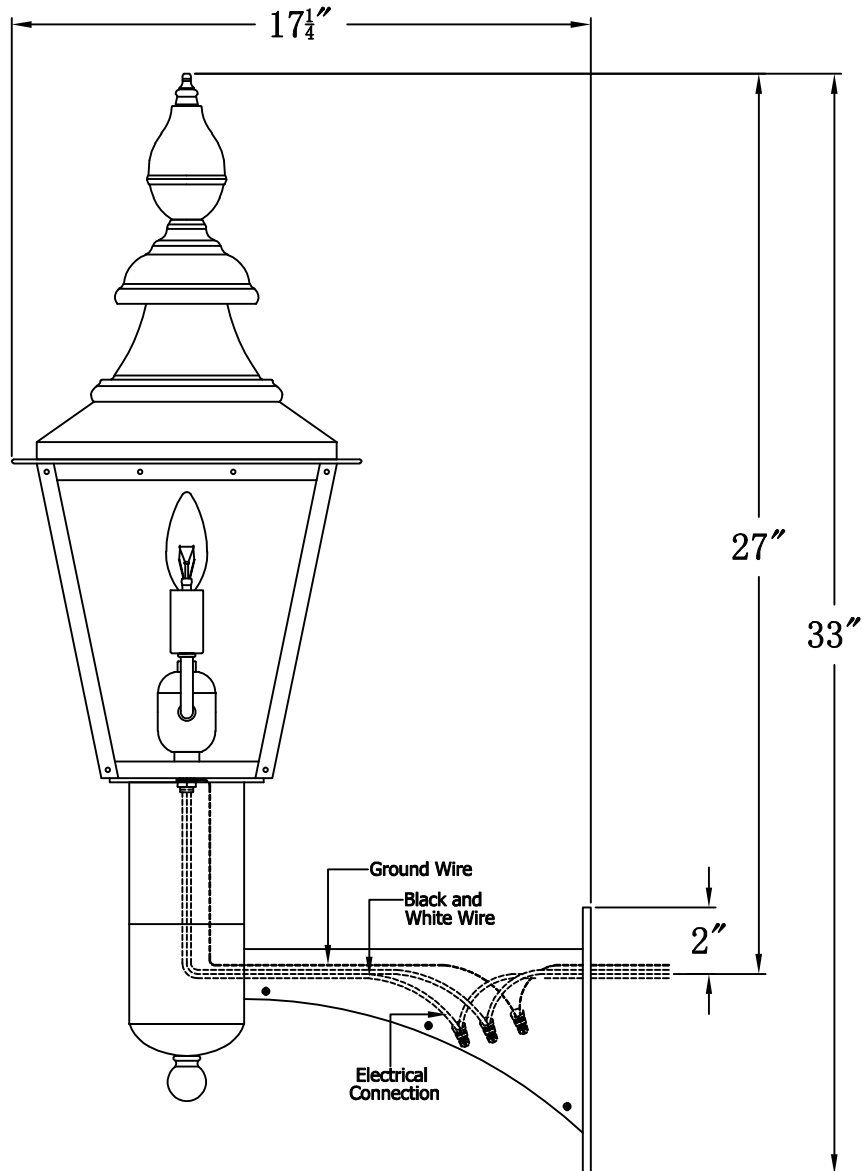

FRANKLIN STREET 41 Electric With Grand Harbor Extension Bracket
(FS-41E GH1)

The CopperSmith

Product Description	Drawing Description	9152 Hard Drive Foley Alabama 36536
Sockets:2-E12 Candelabra	REV:A/0	
Watts:2-60W	Date:09/13/2021	SKU Number:FS-41E
	Drawing by:Jason Huang	Product Name:Franklin Street 41 Electric