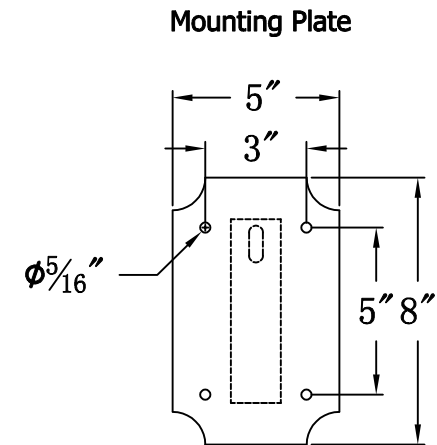

FRANKLIN STREET 41 Electric With Grand Harbor Extension Bracket
(FS-41E GH1)

The CopperSmith

Product Description	Drawing Description	9152 Hard Drive Foley Alabama 36536
Sockets:2-E12 Candelabra	REV:A/0	
Watts:2-60W	Date:09/13/2021	SKU Number:FS-41E
	Drawing by:Jason Huang	Product Name:Franklin Street 41 Electric