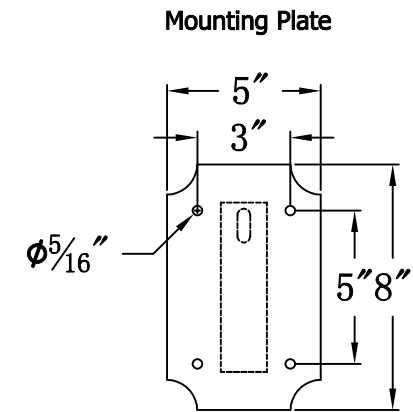

**FRANKLIN STREET 42 Electric With Grand Harbor Extension Bracket
(FS-42E GH1)**

The CopperSmith

		9152 Hard Drive
Product Description	Drawing Description	Foley Alabama 36536
Sockets:2-E12 Candelabra	REV:A/0	
Watts:2-60W	Date:09/20/2021	SKU Number:FS-42E
	Drawing by:Jason Huang	Product Name:Franklin Street 42 Electric