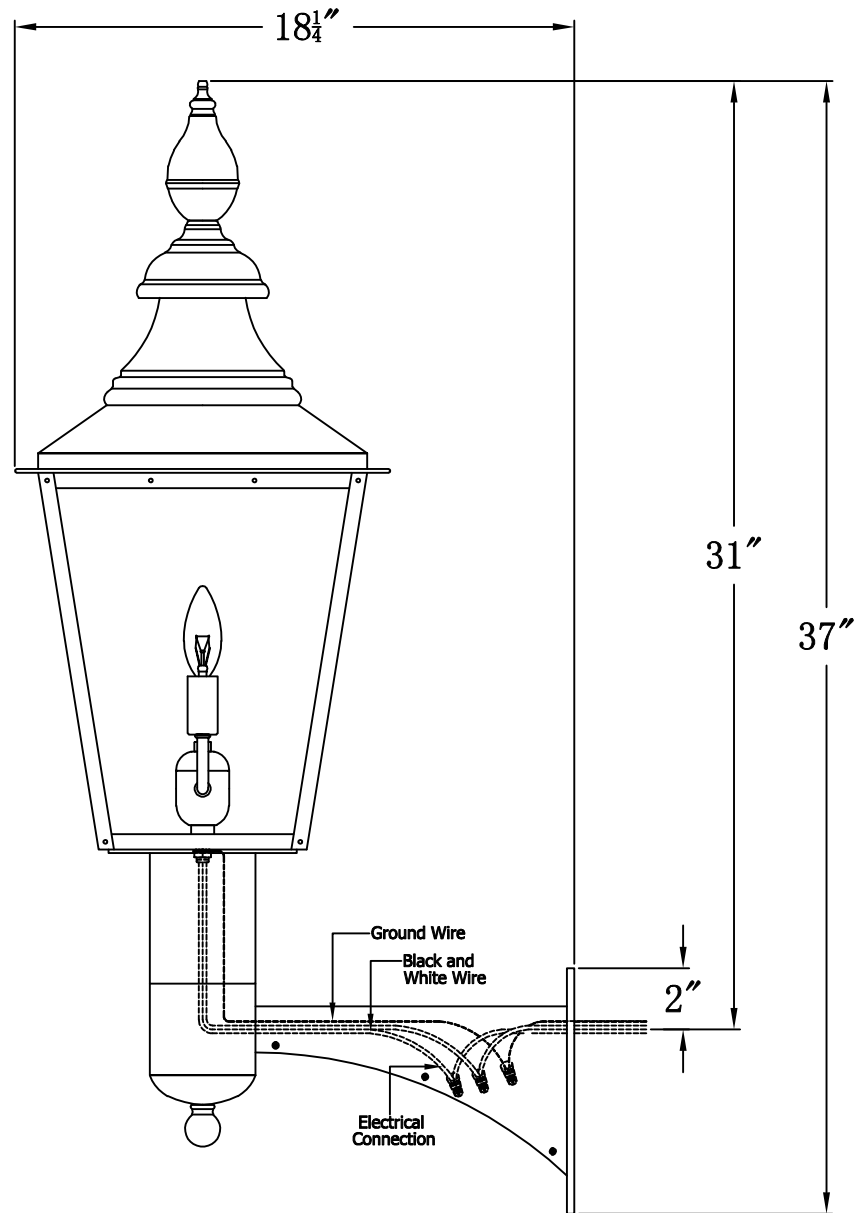

**FRANKLIN STREET 42 Electric With Grand Harbor Extension Bracket
(FS-42E GH1)**

The CopperSmith

		9152 Hard Drive
Product Description	Drawing Description	Foley Alabama 36536
Sockets:2-E12 Candelabra	REV:A/0	
Watts:2-60W	Date:09/20/2021	SKU Number:FS-42E
	Drawing by:Jason Huang	Product Name:Franklin Street 42 Electric