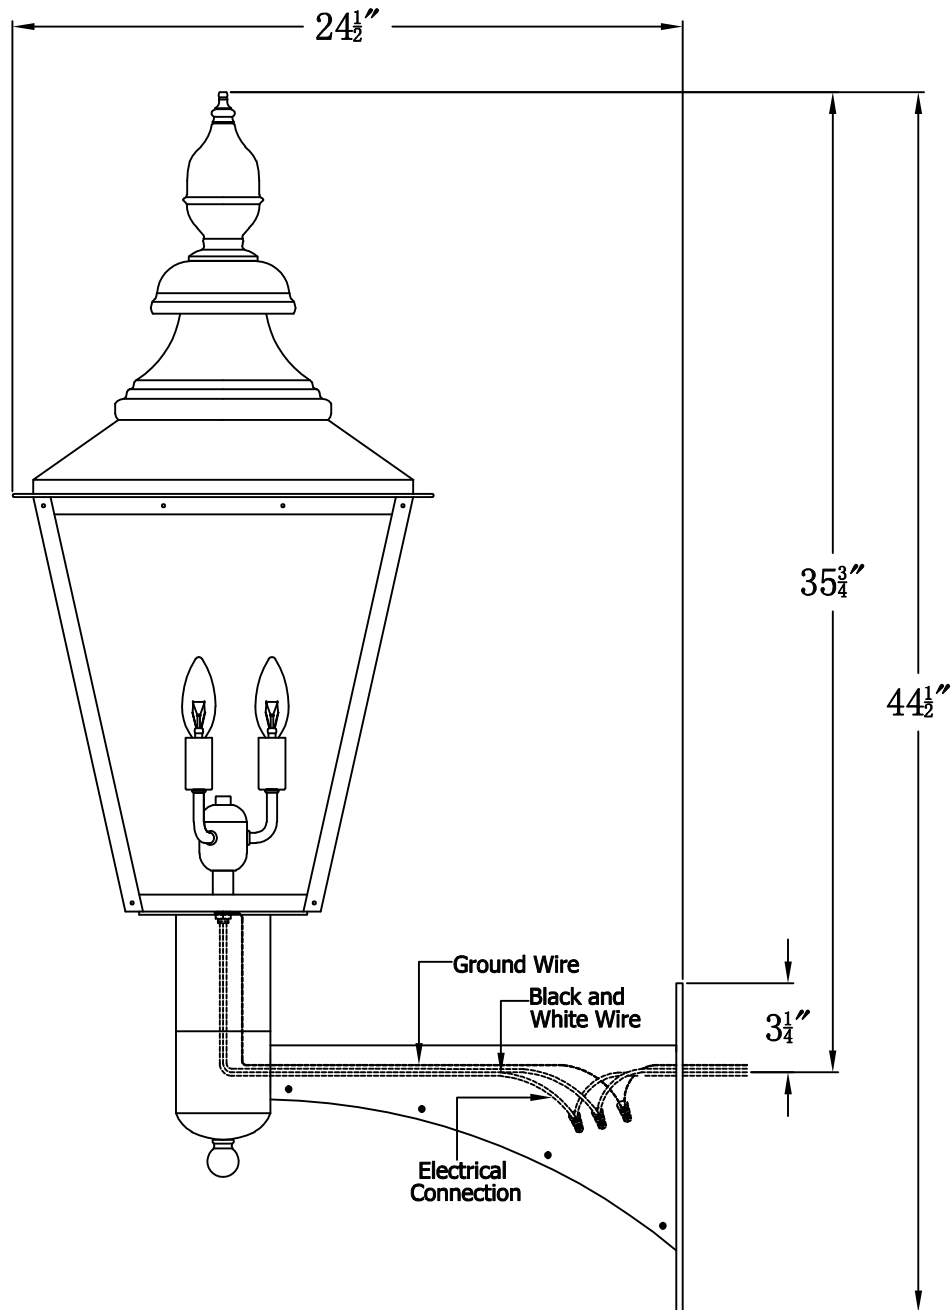

**FRANKLIN STREET 43 Electric With Grand Harbor Extension Bracket
(FS-43E GH2)**

The CopperSmith		
Product Description	Drawing Description	<u>9152 Hard Drive</u> Foley Alabama 36536
Sockets:3-E12 Candelabra	REV:A/0	
Watts:3-60W	Date:10/04/2021	SKU Number:FS-43E
	Drawing by:Jason Huang	Product Name:Franklin Street 43 Electric