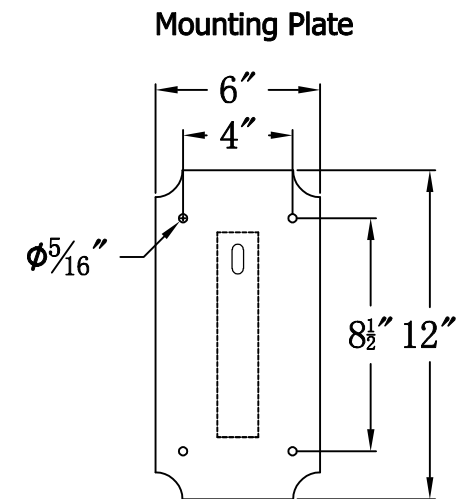

**FRANKLIN STREET 43 Electric With Grand Harbor Extension Bracket
(FS-43E GH2)**

The CopperSmith		
Product Description	Drawing Description	<u>9152 Hard Drive</u> Foley Alabama 36536
Sockets:3-E12 Candelabra	REV:A/0	
Watts:3-60W	Date:10/04/2021	SKU Number:FS-43E
	Drawing by:Jason Huang	Product Name:Franklin Street 43 Electric