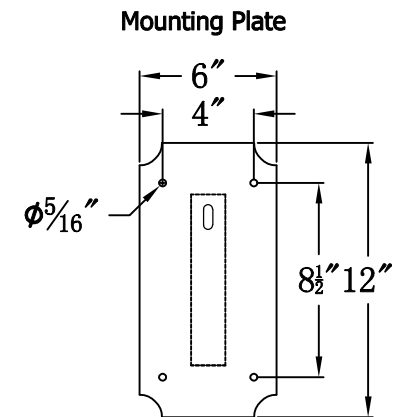

**FRANKLIN STREET 44 Electric With Grand Harbor Extension Bracket
(FS-44E GH2)**

The CopperSmith

		9152 Hard Drive
Product Description	Drawing Description	Foley Alabama 36536
Sockets:3-E12 Candelabra	REV:A/0	
Watts:3-60W	Date:10/09/2021	SKU Number:FS-44E
	Drawing by:Jason Huang	Product Name:Franklin Street 44 Electric