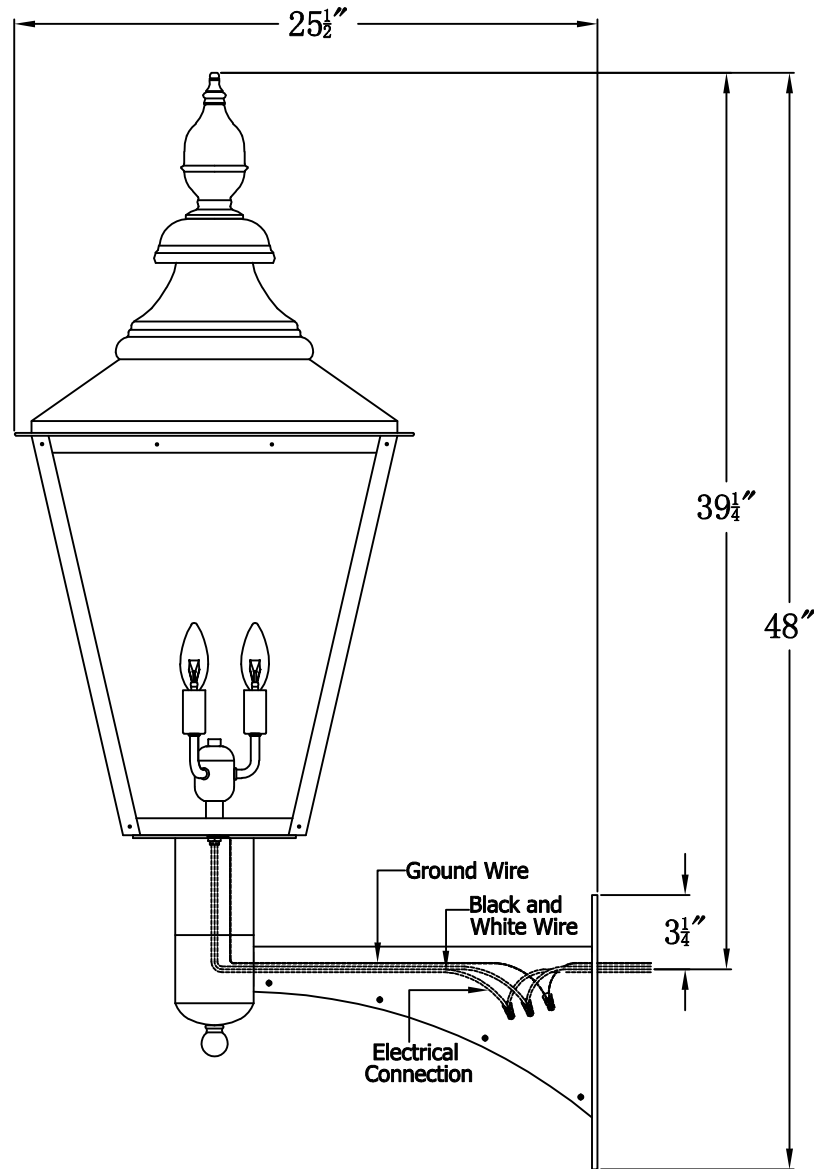

**FRANKLIN STREET 44 Electric With Grand Harbor Extension Bracket
(FS-44E GH2)**

The CopperSmith

		9152 Hard Drive
Product Description	Drawing Description	Foley Alabama 36536
Sockets:3-E12 Candelabra	REV:A/0	
Watts:3-60W	Date:10/09/2021	SKU Number:FS-44E
	Drawing by:Jason Huang	Product Name:Franklin Street 44 Electric