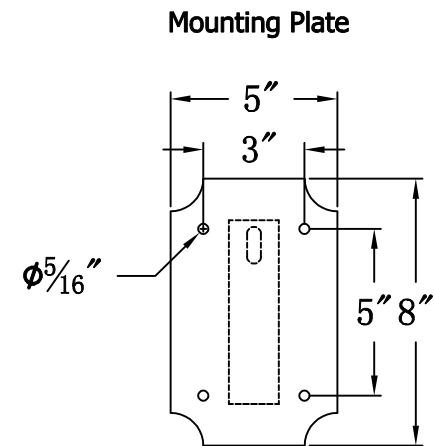

**GEORGETOWN 18 Electric With Grand Harbor Extension Bracket
(GT-18E GH1)**

The CopperSmith

Product Description	Drawing Description	<u>9152 Hard Drive</u> Foley Alabama 36536
Sockets:2-E12 Candelabra	REV:A/0	SKU Number:GT-18E
Watts:2-60W	Date:01/07/2022	Product Name:Georgetown 18 Electric
	Drawing by:Jason Huang	