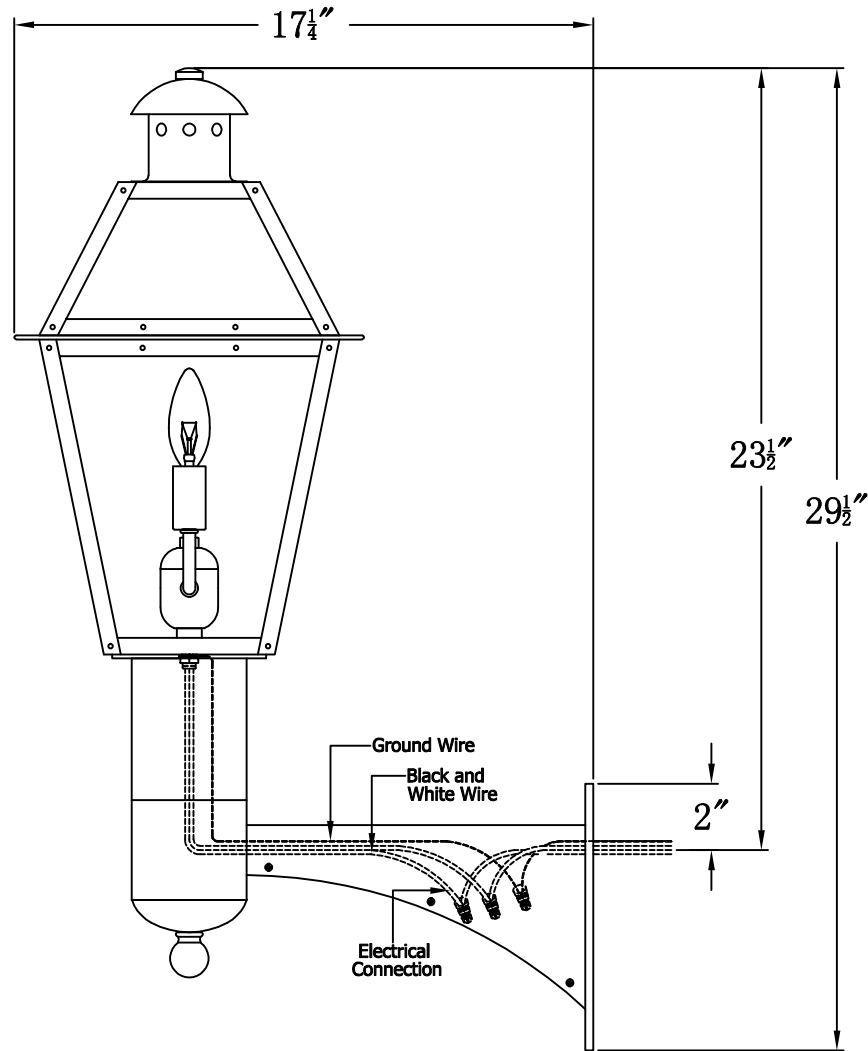

**GEORGETOWN 18 Electric With Grand Harbor Extension Bracket
(GT-18E GH1)**

The CopperSmith

Product Description	Drawing Description	<u>9152 Hard Drive</u> Foley Alabama 36536
Sockets:2-E12 Candelabra	REV:A/0	SKU Number:GT-18E
Watts:2-60W	Date:01/07/2022	Product Name:Georgetown 18 Electric
	Drawing by:Jason Huang	