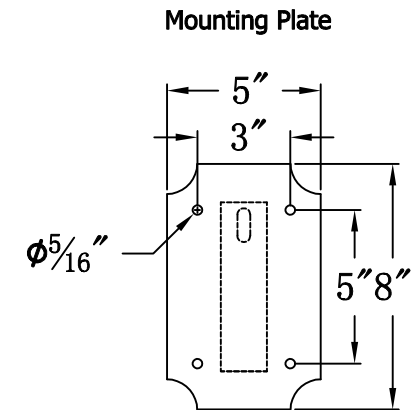

GEORGETOWN 20 Electric With Grand Harbor Extension Bracket (GT-20E GH1)

The CopperSmith		
Product Description	Drawing Description	9152 Hard Drive
Sockets:2-E12 Candelabra	REV:A/0	Foley Alabama 36536
Watts:2-60W	Date:01/10/2022	SKU Number:GT-20E
	Drawing by:Jason Huang	Product Name:Georgetown 20 Electric