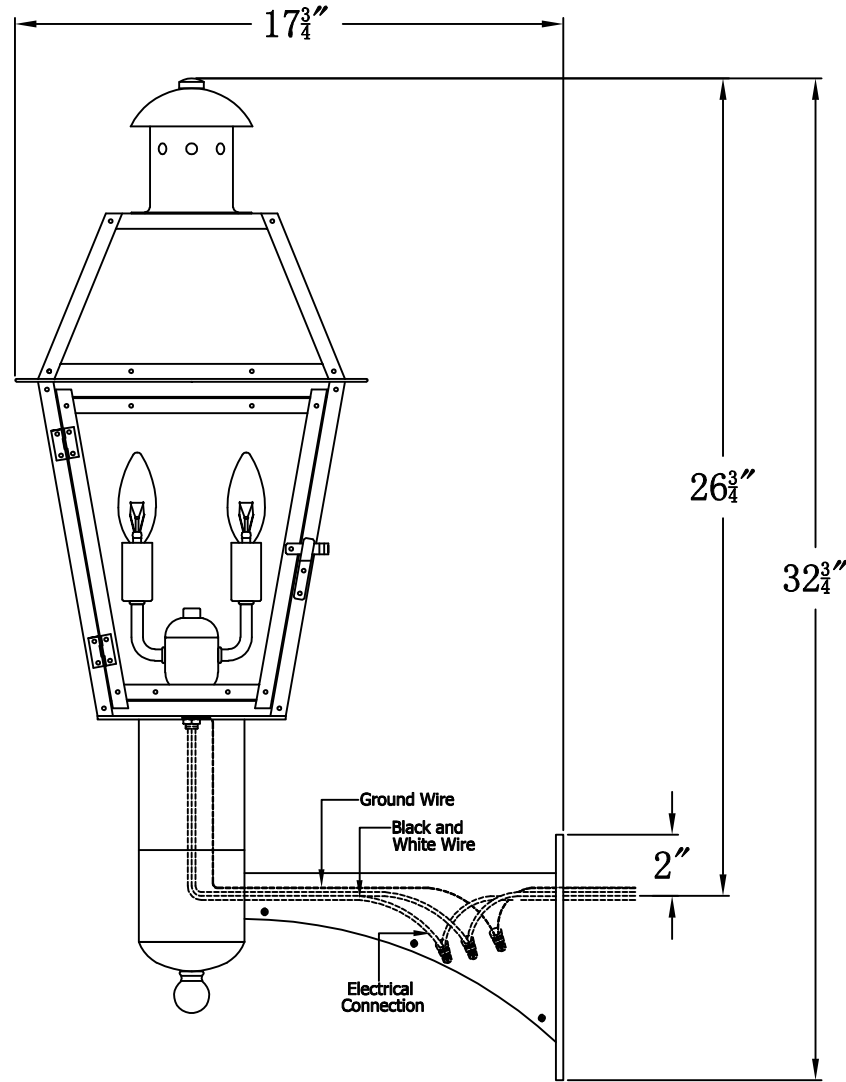

GEORGETOWN 20 Electric With Grand Harbor Extension Bracket (GT-20E GH1)

The CopperSmith		
Product Description	Drawing Description	9152 Hard Drive
Sockets:2-E12 Candelabra	REV:A/0	Foley Alabama 36536
Watts:2-60W	Date:01/10/2022	SKU Number:GT-20E
	Drawing by:Jason Huang	Product Name:Georgetown 20 Electric