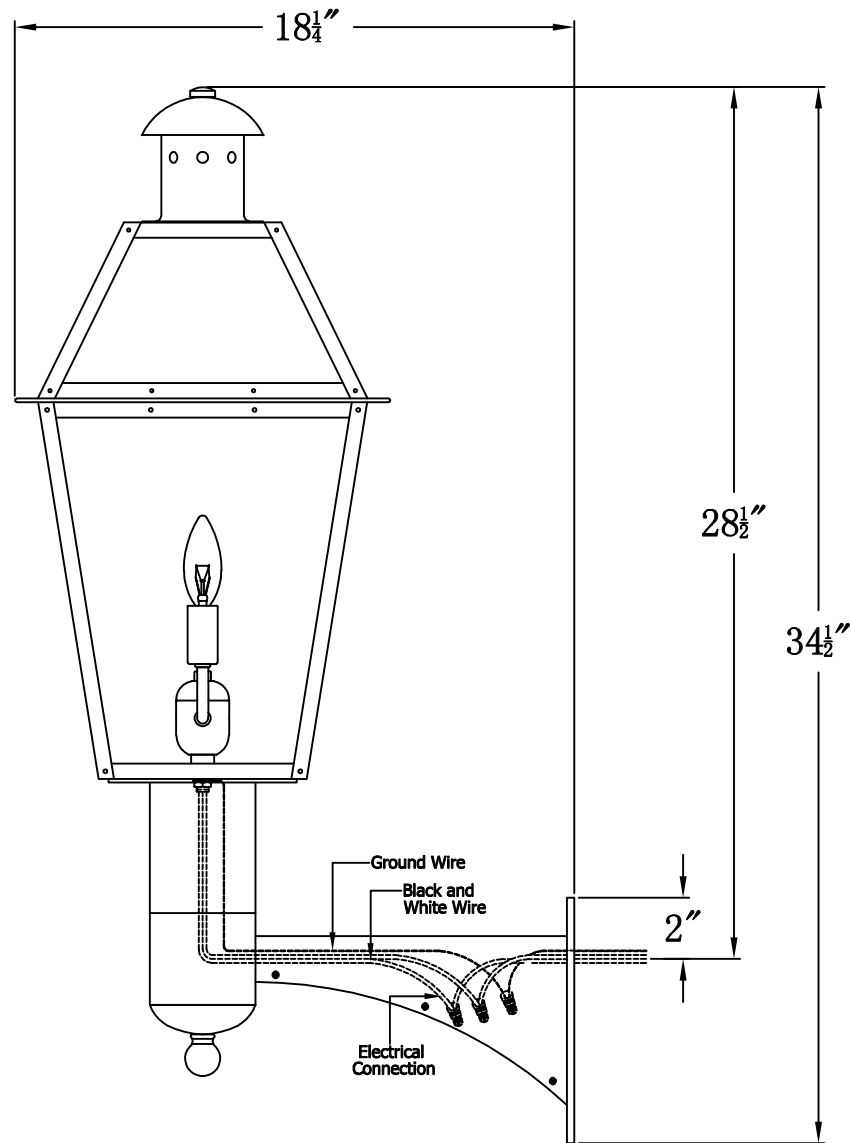

GEORGETOWN 22 Electric With Grand Harbor Extension Bracket (GT-22E GH1)

The CopperSmith

The CopperSmith		
Product Description	Drawing Description	9152 Hard Drive
Sockets:2-E12 Candelabra	REV:A/0	Foley Alabama 36536
Watts:2-60W	Date:01/25/2022	SKU Number:GT-22E
	Drawing by:Jason Huang	Product Name:Georgetown 22 Electric