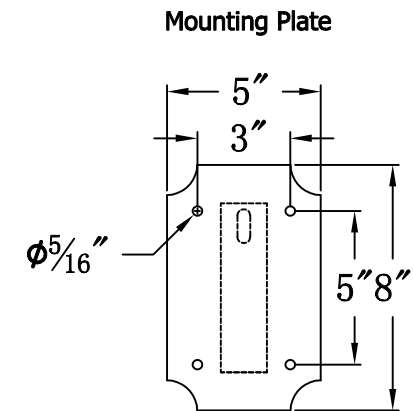

GEORGETOWN 22 Electric With Grand Harbor Extension Bracket (GT-22E GH1)

The CopperSmith

The CopperSmith		
Product Description	Drawing Description	9152 Hard Drive
Sockets:2-E12 Candelabra	REV:A/0	Foley Alabama 36536
Watts:2-60W	Date:01/25/2022	SKU Number:GT-22E
	Drawing by:Jason Huang	Product Name:Georgetown 22 Electric