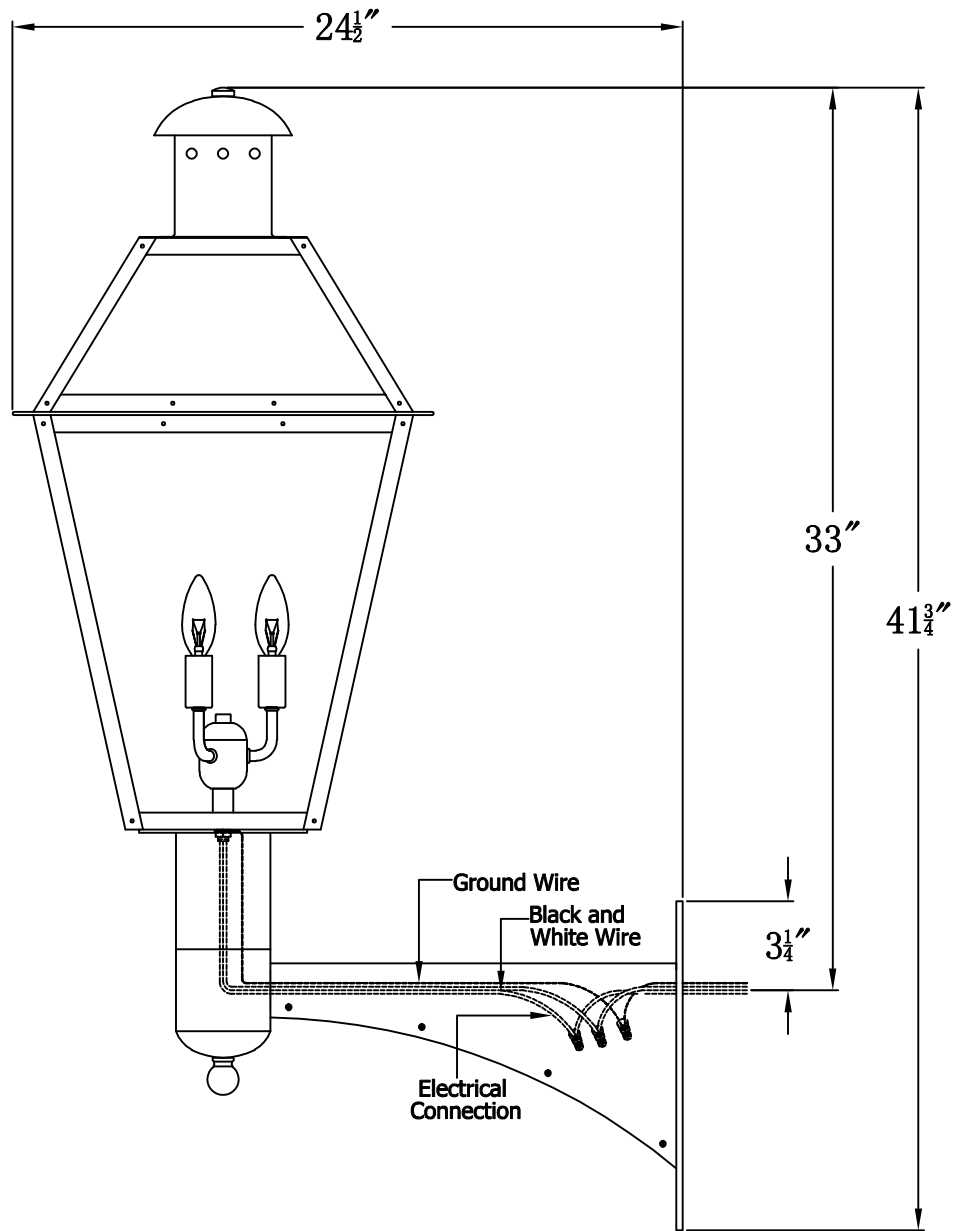

GEORGETOWN 27 Electric With Grand Harbor Extension Bracket (GT-27E GH2)

The CopperSmith		
Product Description	Drawing Description	<u>9152 Hard Drive</u>
Sockets:3-E12 Candelabra	REV:A/0	Foley Alabama 36536
Watts:3-60W	Date:02/16/2022	SKU Number:GT-27E
	Drawing by:Jason Huang	Product Name:Georgetown 27 Electric