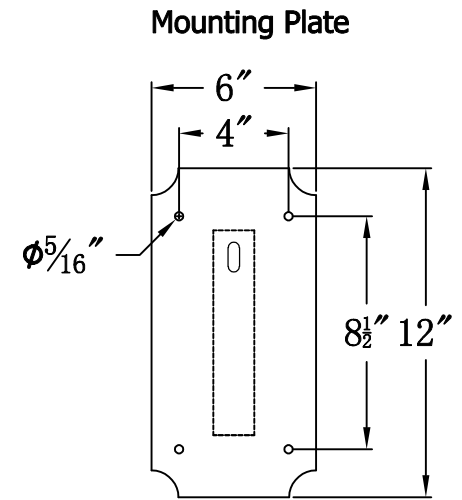

GEORGETOWN 27 Electric With Grand Harbor Extension Bracket (GT-27E GH2)

The CopperSmith		
Product Description	Drawing Description	<u>9152 Hard Drive</u>
Sockets:3-E12 Candelabra	REV:A/0	Foley Alabama 36536
Watts:3-60W	Date:02/16/2022	SKU Number:GT-27E
	Drawing by:Jason Huang	Product Name:Georgetown 27 Electric