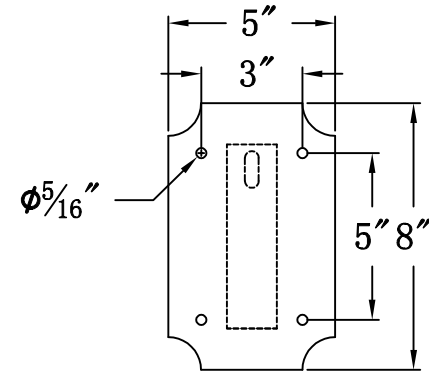

CREOLE 22 Gas With Grand Harbor Extension Bracket  
(CR-22G GH1)

Mounting Plate

The CopperSmith

The CopperSmith		
Product Description	Drawing Description	<u>9152 Hard Drive</u> Foley Alabama 36536
Burner:Single	REV:A/0	
Gas Valve Name:VNG(P)50	Date:11/20/2021	SKU Number:CR-22G
	Drawing by:Jason Huang	Product Name:Creole 22 Gas