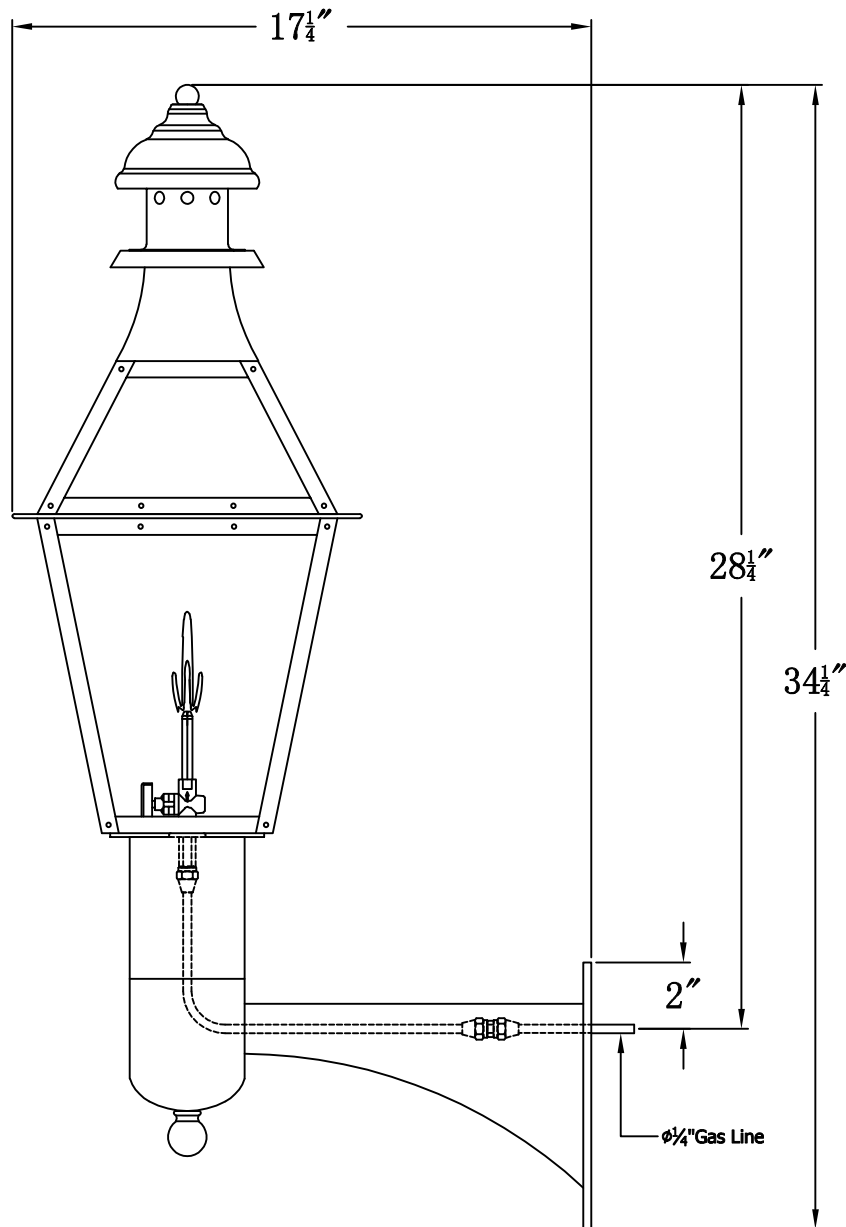

CREOLE 22 Gas With Grand Harbor Extension Bracket  
(CR-22G GH1)

Mounting Plate

The CopperSmith

The CopperSmith		
Product Description	Drawing Description	<u>9152 Hard Drive</u> Foley Alabama 36536
Burner:Single	REV:A/0	
Gas Valve Name:VNG(P)50	Date:11/20/2021	SKU Number:CR-22G
	Drawing by:Jason Huang	Product Name:Creole 22 Gas