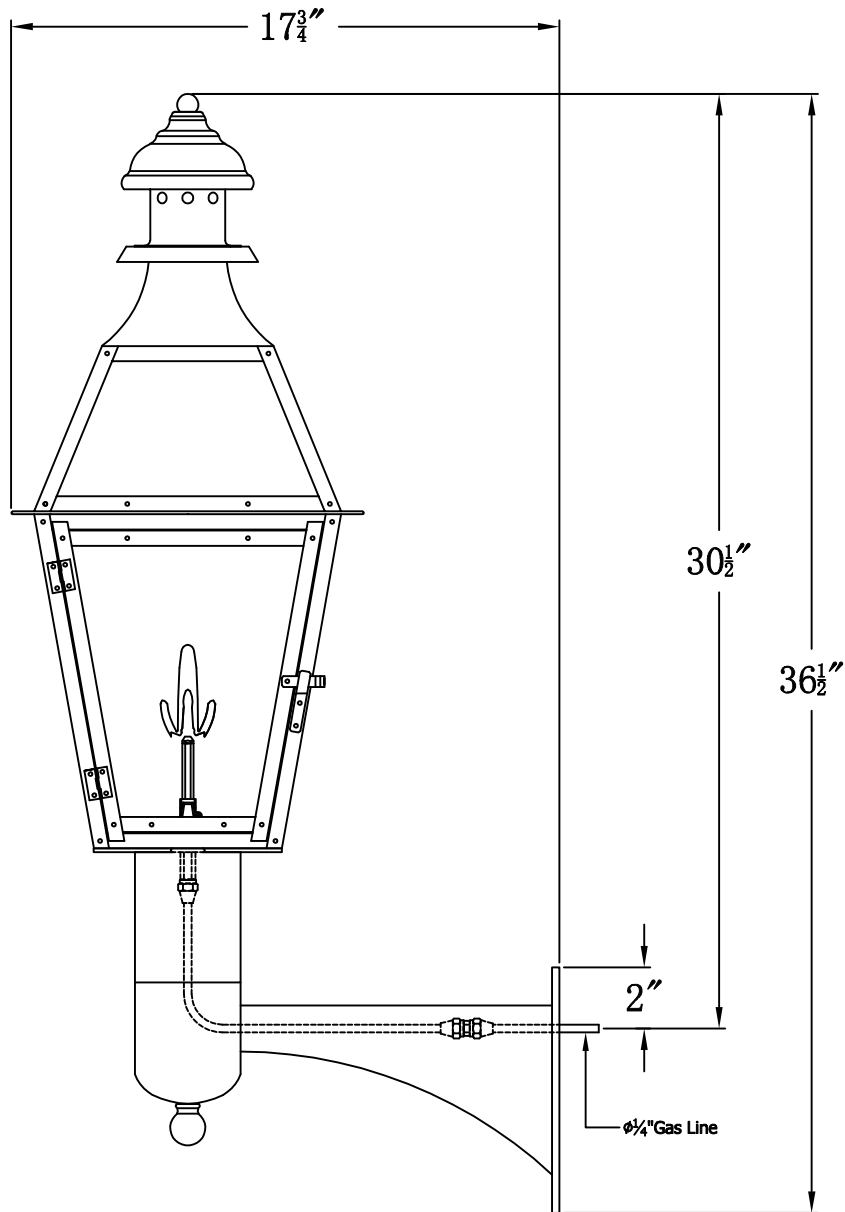

**CREOLE 24 Gas With Grand Harbor Extension Bracket  
(CR-24G GH1)**

**The CopperSmith**

		9152 Hard Drive
Product Description	Drawing Description	Foley Alabama 36536
Burner:Single	REV:A/0	
Gas Valve Name:VNG(P)50	Date:11/24/2021	SKU Number:CR-24G
	Drawing by:Jason Huang	Product Name:Creole 24 Gas