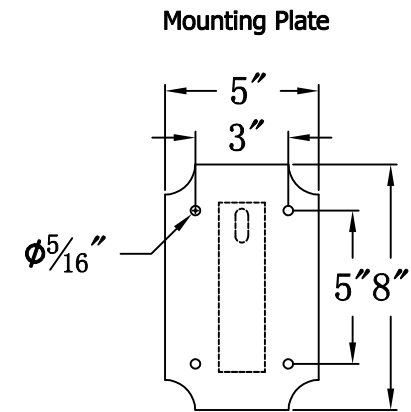

**CREOLE 24 Gas With Grand Harbor Extension Bracket  
(CR-24G GH1)**

**The CopperSmith**

		9152 Hard Drive
Product Description	Drawing Description	Foley Alabama 36536
Burner:Single	REV:A/0	
Gas Valve Name:VNG(P)50	Date:11/24/2021	SKU Number:CR-24G
	Drawing by:Jason Huang	Product Name:Creole 24 Gas