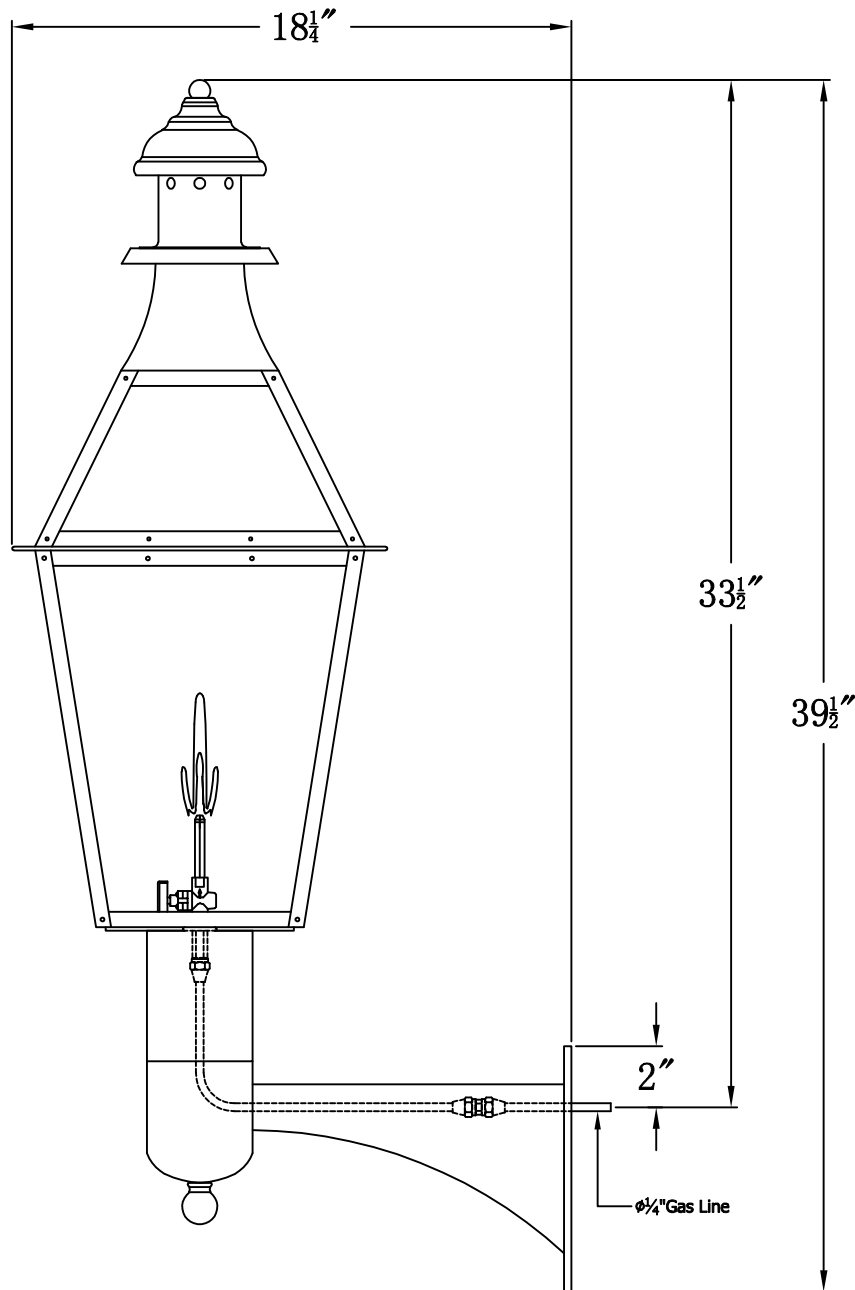

**CREOLE 27 Gas With Grand Harbor Extension Bracket
(CR-27G GH1)**

The CopperSmith

		9152 Hard Drive
Product Description	Drawing Description	Foley Alabama 36536
Burner:Single	REV:A/0	
Gas Valve Name:VNG(P)50	Date:12/02/2021	SKU Number:CR-27G
	Drawing by:Jason Huang	Product Name:Creole 27 Gas