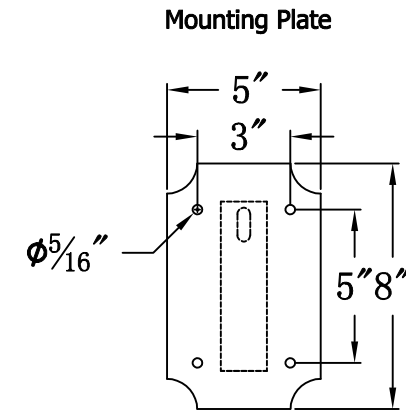

**CREOLE 27 Gas With Grand Harbor Extension Bracket
(CR-27G GH1)**

The CopperSmith

		9152 Hard Drive
Product Description	Drawing Description	Foley Alabama 36536
Burner:Single	REV:A/0	
Gas Valve Name:VNG(P)50	Date:12/02/2021	SKU Number:CR-27G
	Drawing by:Jason Huang	Product Name:Creole 27 Gas