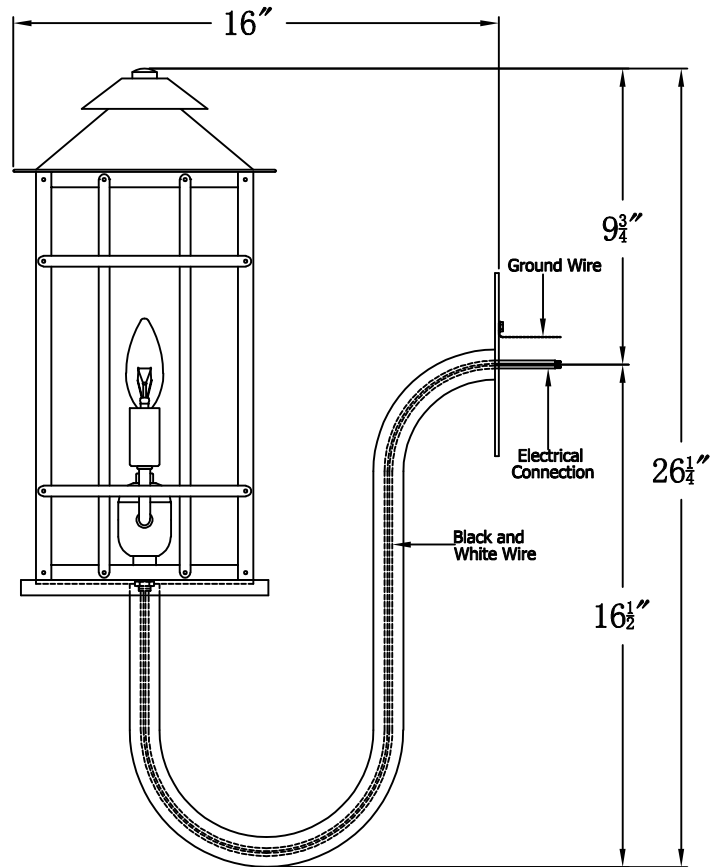

# BADLANDS 18 Electric With Gooseneck(BL-18E GNP3)

Front View of Mounting Plate

## The CopperSmith

Product Description	Drawing Description	9152 Hard Drive
Sockets:2-E12 Candelabra	REV:A/0	Foley Alabama 36536
Watts:2-60W	Date:02/19/2022	SKU Number:BL-18E
	Drawing by:Jason Huang	Product Name:Badlands 18 Electric