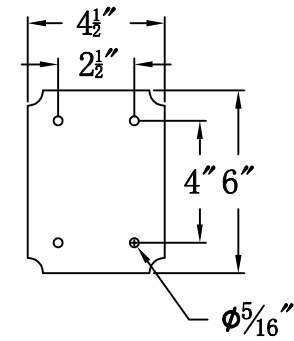

# BADLANDS 18 Electric With Gooseneck(BL-18E GNP3)

Front View of Mounting Plate

## The CopperSmith

Product Description	Drawing Description	9152 Hard Drive
Sockets:2-E12 Candelabra	REV:A/0	Foley Alabama 36536
Watts:2-60W	Date:02/19/2022	SKU Number:BL-18E
	Drawing by:Jason Huang	Product Name:Badlands 18 Electric