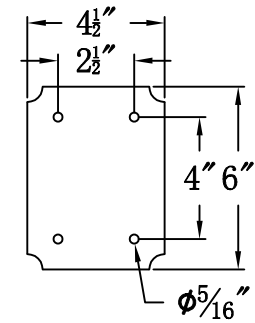

BADLANDS 22 Electric With Gooseneck(BL-22E GNP3)

Front View of Mounting Plate

The CopperSmith

Product Description	Drawing Description	9152 Hard Drive
Sockets:2-E12 Candelabra	REV:A/0	Foley Alabama 36536
Watts:2-60W	Date:02/21/2022	SKU Number:BL-22E
	Drawing by:Jason Huang	Product Name:Badlands 22 Electric