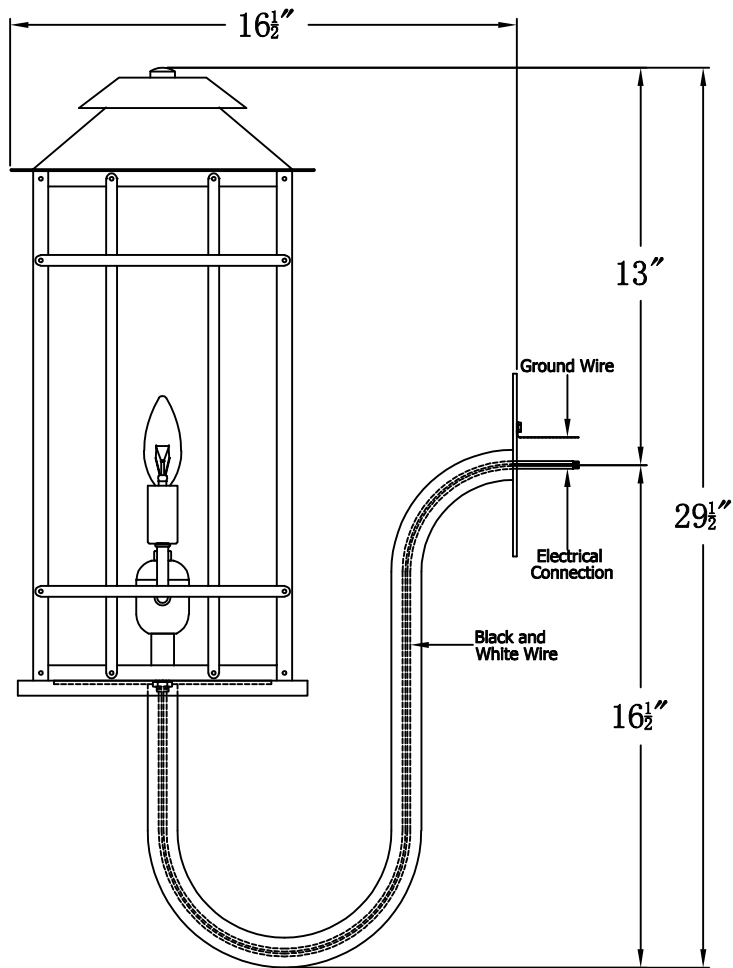

BADLANDS 22 Electric With Gooseneck(BL-22E GNP3)

Front View of Mounting Plate

The CopperSmith

Product Description	Drawing Description	9152 Hard Drive
Sockets:2-E12 Candelabra	REV:A/0	Foley Alabama 36536
Watts:2-60W	Date:02/21/2022	SKU Number:BL-22E
	Drawing by:Jason Huang	Product Name:Badlands 22 Electric