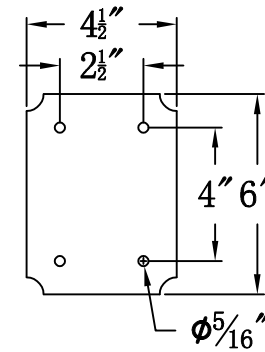

CREOLE 22 Electric With Gooseneck(CR-22E GNP1)

Front View of Mounting Plate

The CopperSmith

Product Description	Drawing Description	9152 Hard Drive Foley Alabama 36536
Sockets:2-E12 Candelabra	REV:A/0	
Watts:2-60W	Date:11/20/2021	SKU Number:CR-22E
	Drawing by:Jason Huang	Product Name:Creole 22 Electric