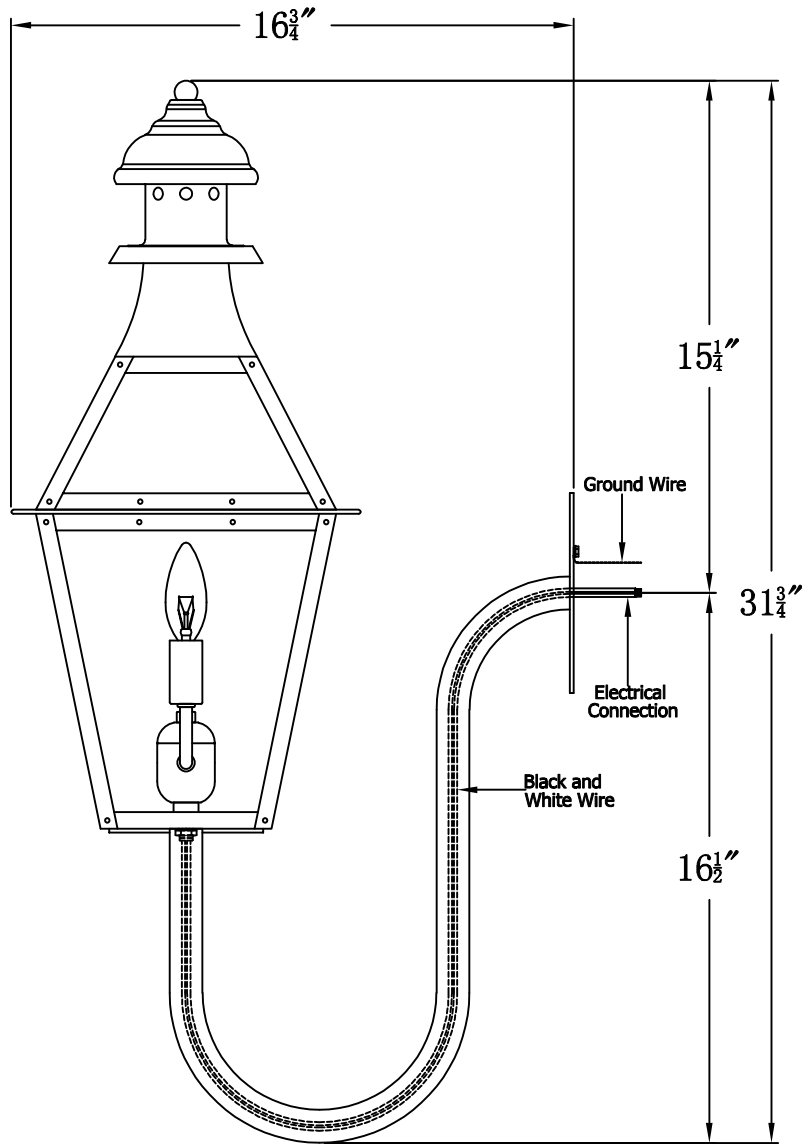

CREOLE 22 Electric With Gooseneck(CR-22E GNP1)

Front View of Mounting Plate

The CopperSmith

Product Description	Drawing Description	9152 Hard Drive Foley Alabama 36536
Sockets:2-E12 Candelabra	REV:A/0	
Watts:2-60W	Date:11/20/2021	SKU Number:CR-22E
	Drawing by:Jason Huang	Product Name:Creole 22 Electric