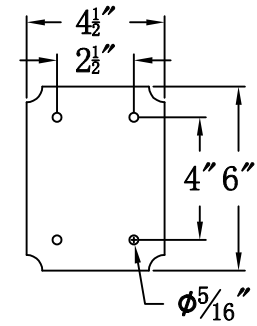

CREOLE 24 Electric With Gooseneck(CR-24E GNP2)

Front View of Mounting Plate

The CopperSmith

Product Description	Drawing Description	9152 Hard Drive
Sockets:2-E12 Candelabra	REV:A/0	Foley Alabama 36536
Watts:2-60W	Date:11/24/2021	SKU Number:CR-24E
	Drawing by:Jason Huang	Product Name:Creole 24 Electric