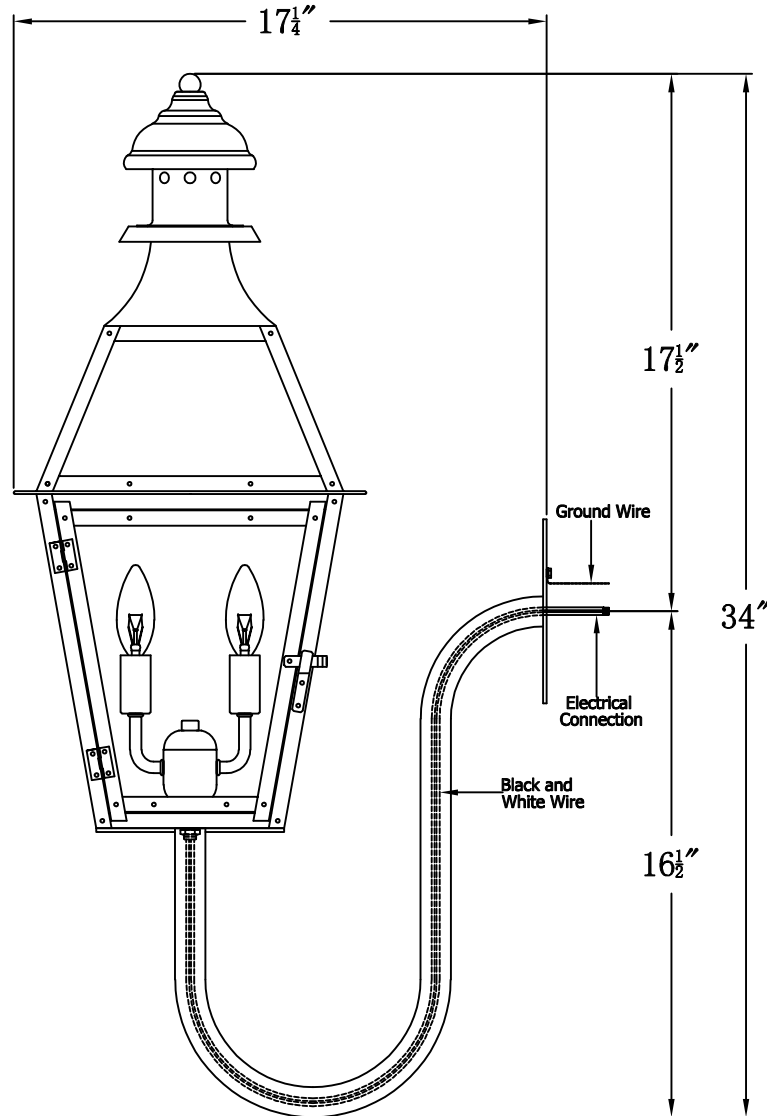

CREOLE 24 Electric With Gooseneck(CR-24E GNP2)

Front View of Mounting Plate

The CopperSmith

Product Description	Drawing Description	9152 Hard Drive
Sockets:2-E12 Candelabra	REV:A/0	Foley Alabama 36536
Watts:2-60W	Date:11/24/2021	SKU Number:CR-24E
	Drawing by:Jason Huang	Product Name:Creole 24 Electric