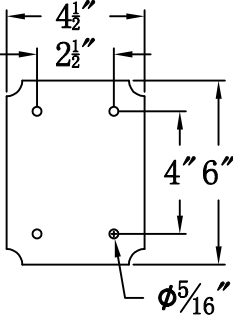

CREOLE 27 Electric With Gooseneck(CR-27E GNP2)

Front View of Mounting Plate

The CopperSmith		
Product Description	Drawing Description	9152 Hard Drive
Sockets:2-E12 Candelabra	REV:A/0	Foley Alabama 36536
Watts:2-60W	Date:12/02/2021	SKU Number:CR-27E
	Drawing by:Jason Huang	Product Name:Creole 27 Electric