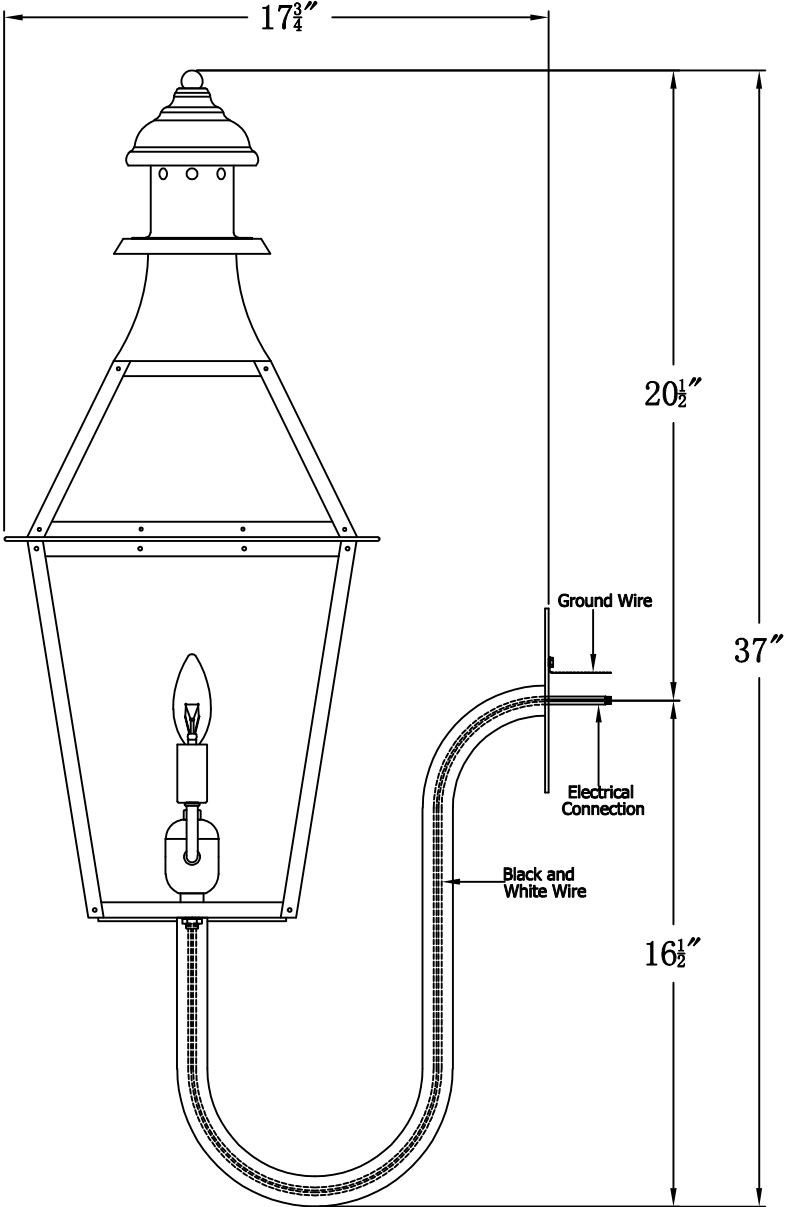

CREOLE 27 Electric With Gooseneck(CR-27E GNP2)

Front View of Mounting Plate

The CopperSmith		
Product Description	Drawing Description	9152 Hard Drive
Sockets:2-E12 Candelabra	REV:A/0	Foley Alabama 36536
Watts:2-60W	Date:12/02/2021	SKU Number:CR-27E
	Drawing by:Jason Huang	Product Name:Creole 27 Electric