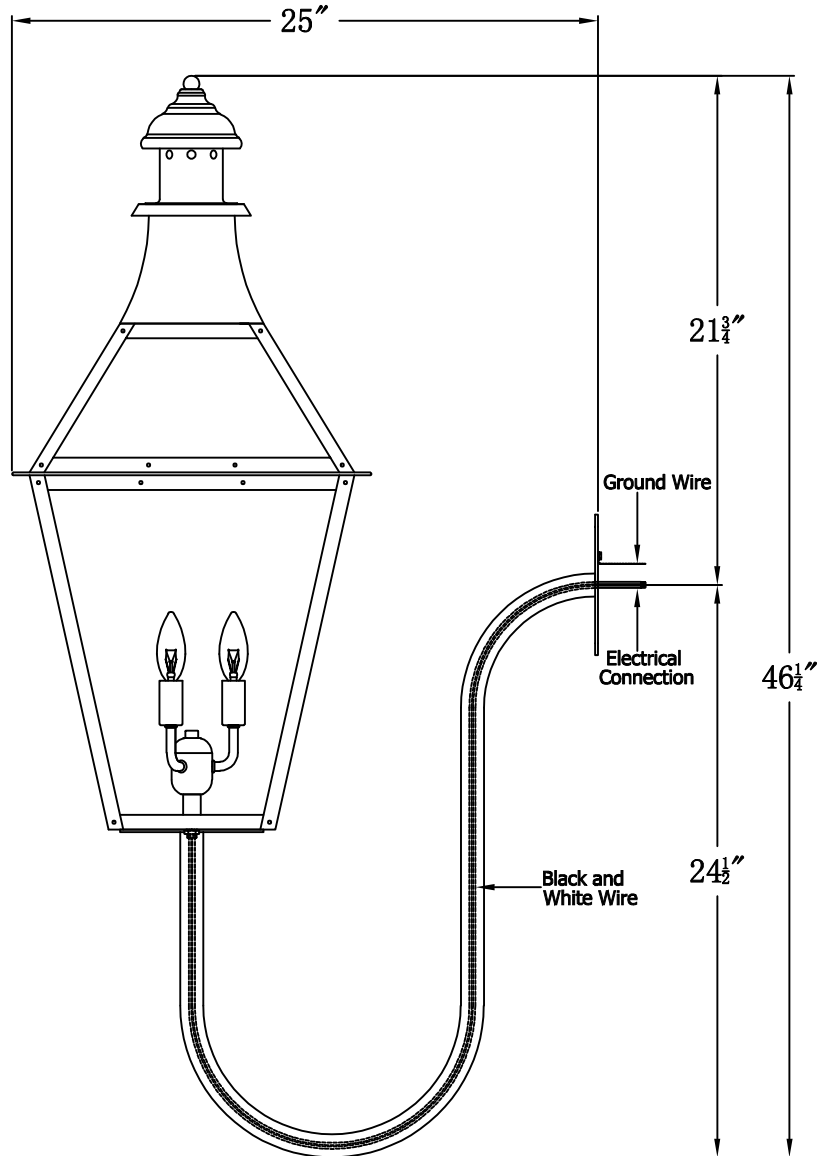

CREOLE 33 Electric With Gooseneck(CR-33E GNP6)

Front View of Mounting Plate

The CopperSmith

Product Description	Drawing Description	<u>9152 Hard Drive</u> Foley Alabama 36536
Sockets:3-E12 Candelabra	REV:A/0	SKU Number:CR-33E
Watts:3-60W	Date:12/24/2021	Product Name:Creole 33 Electric
	Drawing by:Jason Huang	