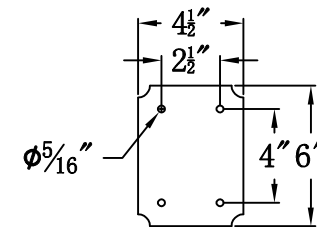

CREOLE 33 Electric With Gooseneck(CR-33E GNP6)

Front View of Mounting Plate

The CopperSmith

Product Description	Drawing Description	<u>9152 Hard Drive</u> Foley Alabama 36536
Sockets:3-E12 Candelabra	REV:A/0	SKU Number:CR-33E
Watts:3-60W	Date:12/24/2021	Product Name:Creole 33 Electric
	Drawing by:Jason Huang	