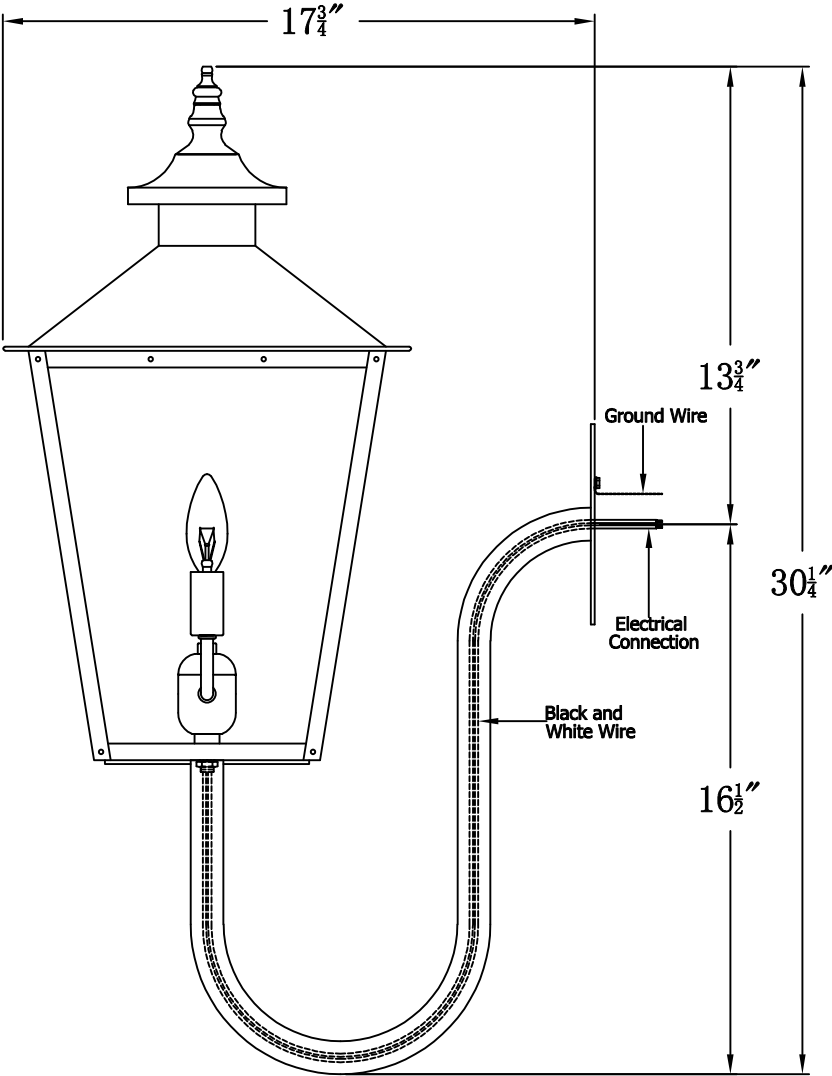

CONCEPTION STREET 42 Electric With Gooseneck(CS-42E GNP2)

Front View of Mounting Plate

The CopperSmith		
Product Description	Drawing Description	9152 Hard Drive Foley Alabama 36536
Sockets:2-E12 Candelabra	REV:A/0	
Watts:2-60W	Date:08/06/2021	SKU Number:CS-42E
	Drawing by:Jason Huang	Product Name:Conception Street 42 Electric