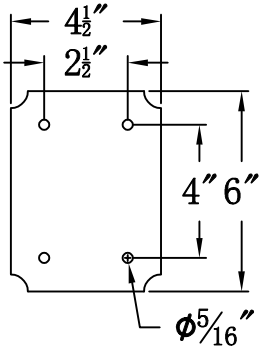

CONCEPTION STREET 42 Electric With Gooseneck(CS-42E GNP2)

Front View of Mounting Plate

The CopperSmith		
Product Description	Drawing Description	9152 Hard Drive Foley Alabama 36536
Sockets:2-E12 Candelabra	REV:A/0	
Watts:2-60W	Date:08/06/2021	SKU Number:CS-42E
	Drawing by:Jason Huang	Product Name:Conception Street 42 Electric