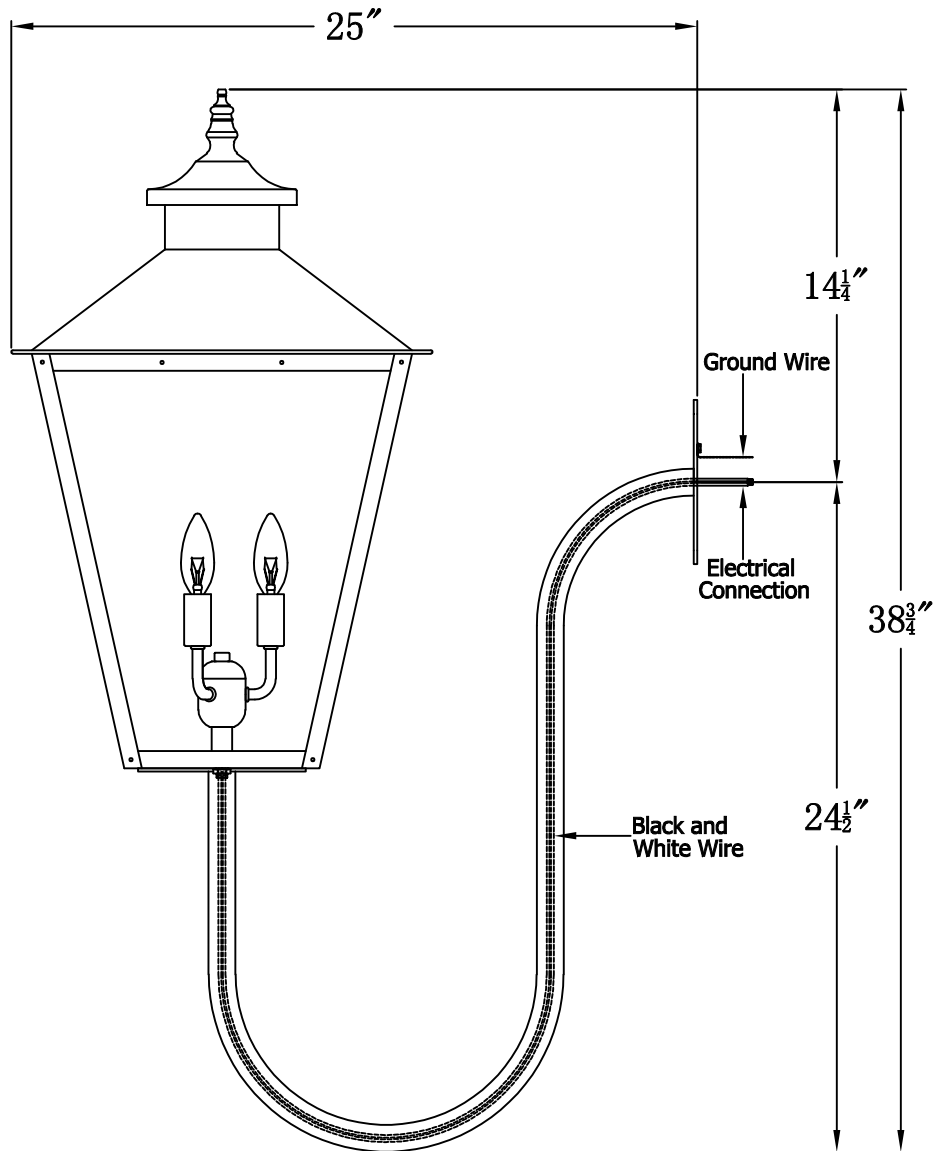

CONCEPTION STREET 43 Electric With Gooseneck(CS-43E GNP6)

Front View of Mounting Plate

The CopperSmith

Product Description	Drawing Description	9152 Hard Drive Foley Alabama 36536
Sockets:3-E12 Candelabra	REV:A/0	
Watts:3-60W	Date:08/10/2021	SKU Number:CS-43E
	Drawing by:Jason Huang	Product Name:Conception Street 43 Electric