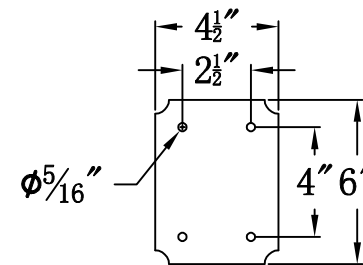

CONCEPTION STREET 43 Electric With Gooseneck(CS-43E GNP6)

Front View of Mounting Plate

The CopperSmith

Product Description	Drawing Description	9152 Hard Drive Foley Alabama 36536
Sockets:3-E12 Candelabra	REV:A/0	
Watts:3-60W	Date:08/10/2021	SKU Number:CS-43E
	Drawing by:Jason Huang	Product Name:Conception Street 43 Electric