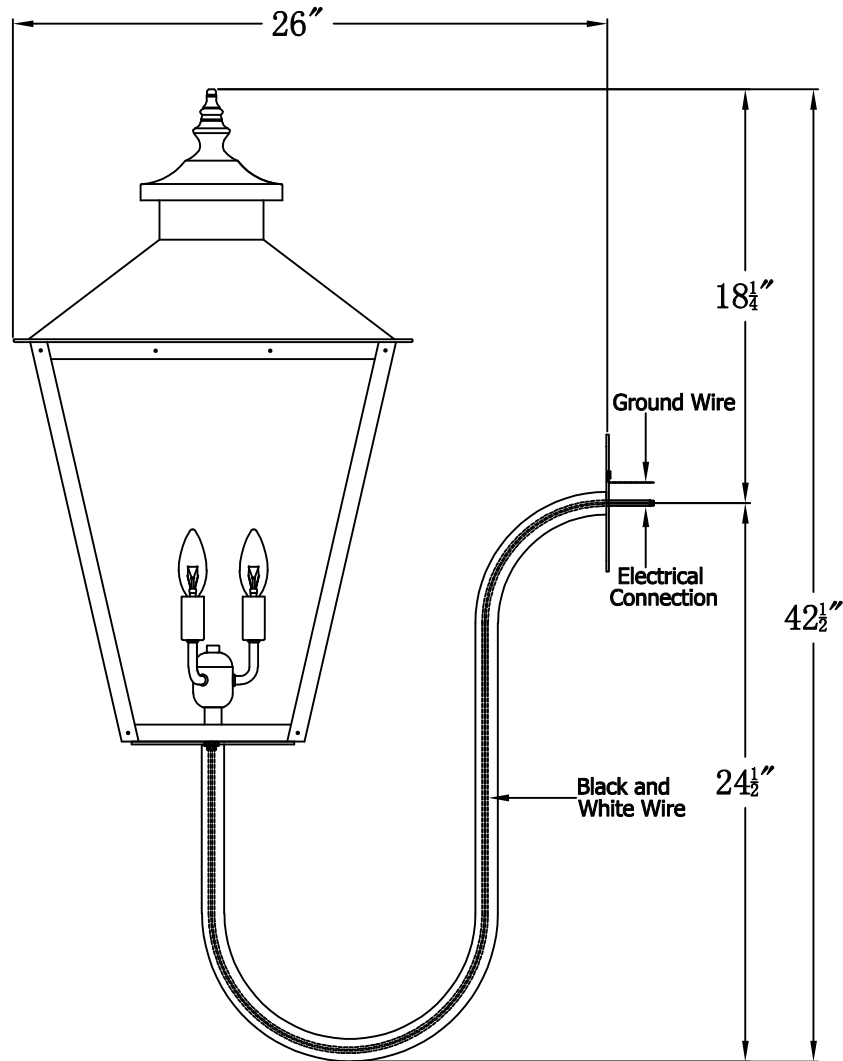

CONCEPTION STREET 44 Electric With Gooseneck(CS-44E GNP7)

Front View of Mounting Plate

The CopperSmith

Product Description	Drawing Description	9152 Hard Drive Foley Alabama 36536
Sockets:3-E12 Candelabra	REV:A/0	
Watts:3-60W	Date:08/14/2021	SKU Number:CS-44E
	Drawing by:Jason Huang	Product Name:Conception Street 44 Electric