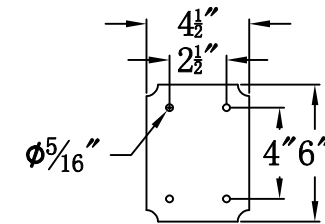

CONCEPTION STREET 44 Electric With Gooseneck(CS-44E GNP7)

Front View of Mounting Plate

The CopperSmith

Product Description	Drawing Description	9152 Hard Drive Foley Alabama 36536
Sockets:3-E12 Candelabra	REV:A/0	
Watts:3-60W	Date:08/14/2021	SKU Number:CS-44E
	Drawing by:Jason Huang	Product Name:Conception Street 44 Electric